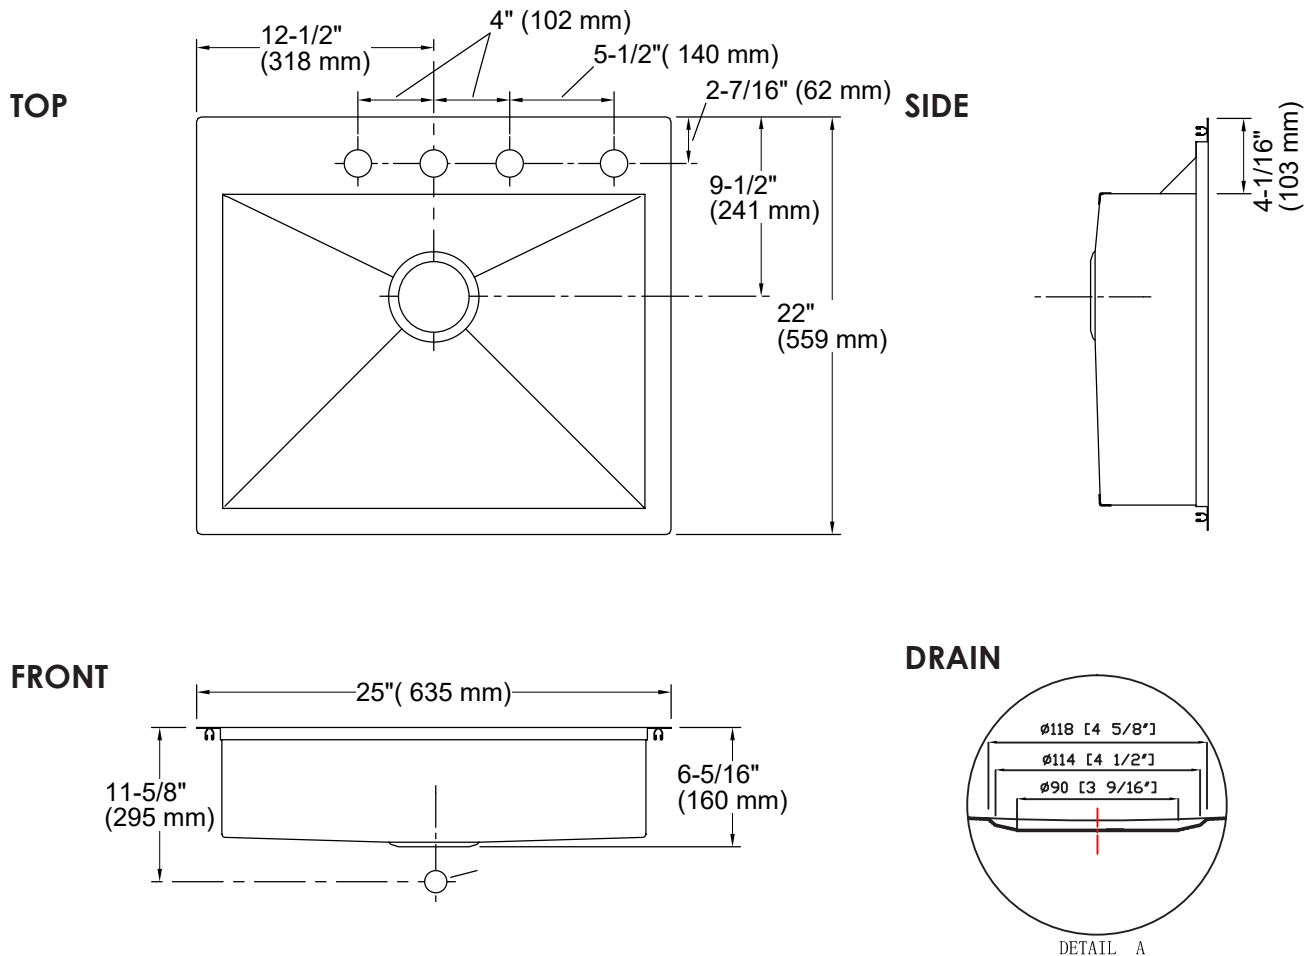

Features

- Modern sharp edges
- Standard 3.5" Drain Hole Size
- PEACEKEEPER™ Sound Absorption System
- Fits 36 Inch Cabinets
- Great for outdoor installations too!
- Dual mount style can be installed as topmount or undermount

Size (product dimensions are nominal):

Minimum Cabinet Size: 36 Inch
Overall Size: 25" x 22" x 6"
Bowl Size Upper: 22½" x 16¾"
Corner Radius: Zero Curve
18 Gauge Thickness

Notes

Allow a minimum of 2" (51 mm) clearance around the sink rim for clip attachment.
Install this product according to the proper installation instructions.