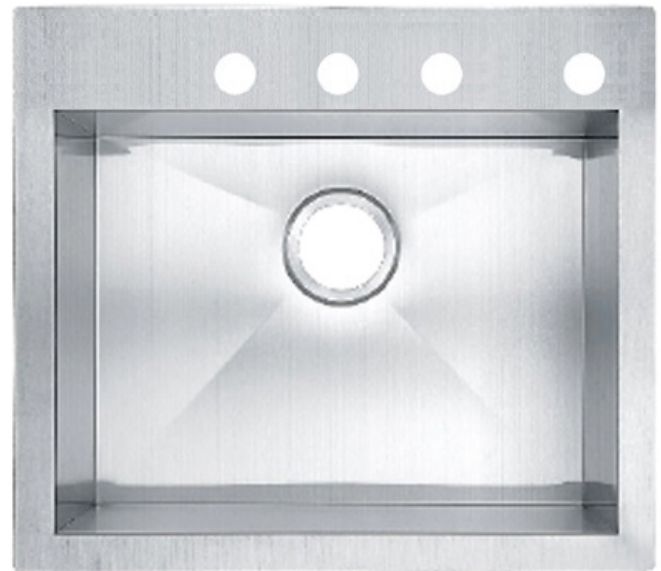

The Zylo Stainless Steel Kitchen and Bar Sink Series brings sharp, modern lines to your kitchen with its bold zero-radius design. Each sink in this series features sleek, straight edges crafted from durable stainless steel, combining contemporary style with practical functionality. Perfect for minimalist and modern kitchens, Zylo sinks transform your culinary space into a statement of refined sophistication and precision.

Features

- Modern sharp edges
- Standard 3.5" Drain Hole Size
- PEACEKEEPER™ Sound Absorption System
- Fits 36 Inch Cabinets
- Great for outdoor installations too!
- Dual mount style can be installed as topmount or undermount

Collection

Zylo

Technical Info

Product Type: Kitchen Sink
Style: Contemporary
Corners: Zero Radius
Bowl Configuration: Single Bowl
Bowl Split: N/A
Application: Kitchen
Installation Type: Topmount
Drain Position: Rear

Material

- 304 Stainless Steel Sink
- 18g

Color/Finish

■ Brushed Nickel GSZ-18-TM25226-4

Accessories

Recommended:

- Basket Strainer: .....DSA-PBSSS

Safety

Warranty

- Lifetime Limited Warranty

Have a question? Contact us: help@dakotaplumbingproducts.com