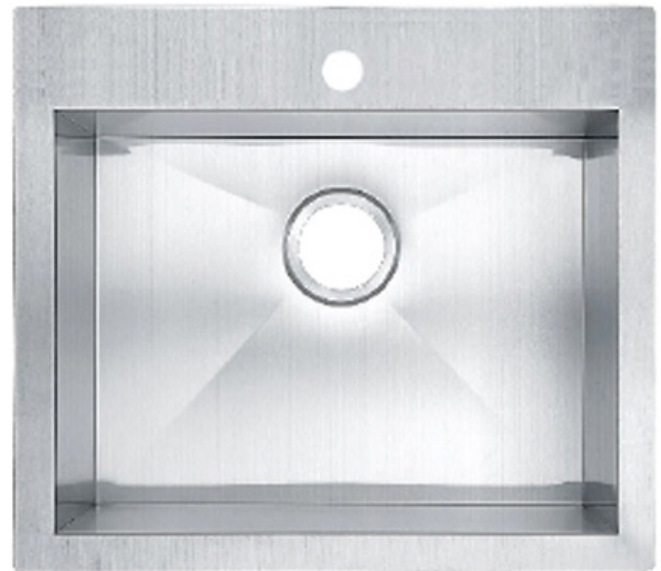

The Zylo Stainless Steel Kitchen and Bar Sink Series brings sharp, modern lines to your kitchen with its bold zero-radius design. Each sink in this series features sleek, straight edges crafted from durable stainless steel, combining contemporary style with practical functionality. Perfect for minimalist and modern kitchens, Zylo sinks transform your culinary space into a statement of refined sophistication and precision.

Features

- Modern sharp edges
- Standard 3.5" Drain Hole Size
- PEACEKEEPER™ Sound Absorption System
- Fits 36 Inch Cabinets
- Great for outdoor installations too!
- Dual mount style can be installed as topmount or undermount

Collection

Zylo

Technical Info

Product Type: Kitchen Sink
Style: Contemporary
Corners: Zero Radius
Bowl Configuration: Single Bowl
Bowl Split: N/A
Application: Kitchen
Installation Type: Topmount
Drain Position: Rear

Material

- 304 Stainless Steel Sink
- 18g

Color/Finish

■ Brushed Nickel GSZ-18-TM25226-1

Accessories

Recommended:

- Basket Strainer: .....DSA-PBSSS

Safety

Warranty

- Lifetime Limited Warranty

Have a question? Contact us: help@dakotaplumbingproducts.com