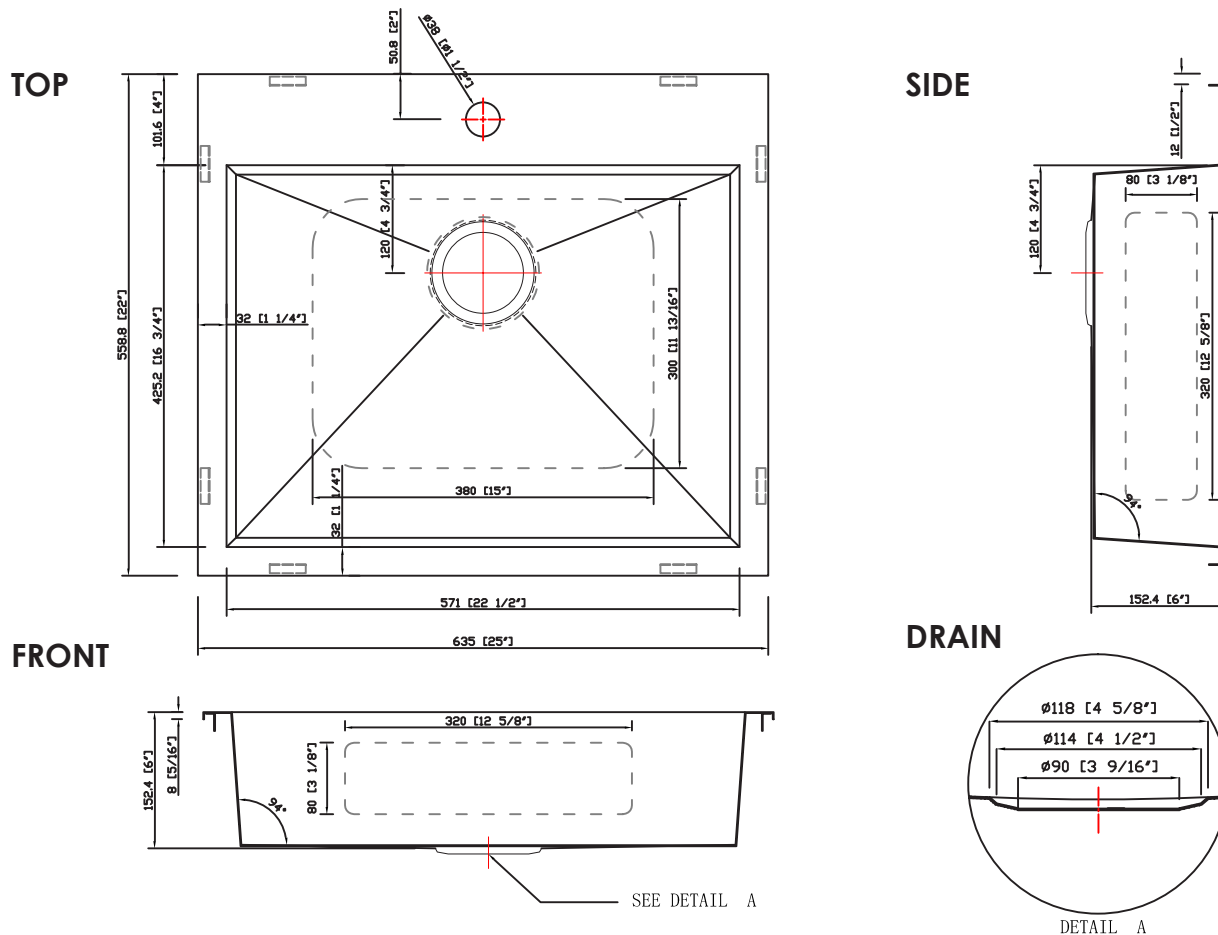

Features

- Modern sharp edges
- Standard 3.5" Drain Hole Size
- PEACEKEEPER™ Sound Absorption System
- Fits 36 Inch Cabinets
- Great for outdoor installations too!
- Dual mount style can be installed as topmount or undermount

Material

- 304 Stainless Steel Sink
- 18g

Color/Finish

■ Brushed NickelGSZ-18-TM25226-1

Accessories

Recommended:

- Basket Strainer:DSA-PBSSS

Safety

Size (product dimensions are nominal):

Minimum Cabinet Size: 36 Inch
Overall Size: 25" x 22" x 6"
Bowl Size Upper: 22½" x 16¾"
Corner Radius: Zero Curve
18 Gauge Thickness

Notes

Allow a minimum of 2" (51 mm) clearance around the sink rim for clip attachment.
Install this product according to the proper installation instructions.