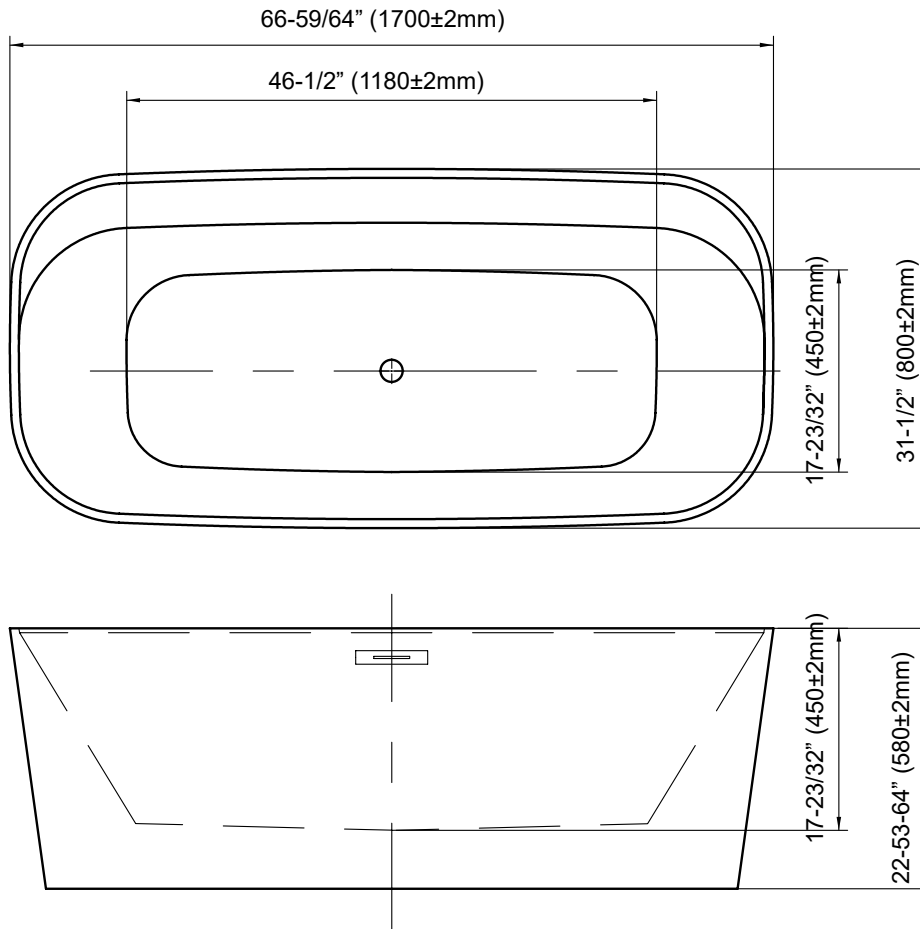

Features

- Elegant Rounded Rectangular Design - Softly contoured edges blend the sophistication of classic shapes with modern flow, creating a serene focal point in your bath space.
- Premium Acrylic with Fiberglass Resin Construction is Lightweight yet strong and durable, offering easy installation and enduring beauty.
- Freestanding Installation with a Center Drain offers flexible placement designed for elegant symmetry and efficient water flow.

Collection

Seraphelia

Technical Info

Product Type Bathtub
Application Bathroom
Style Transitional
Shape Rectangle
Installation Type Freestanding
Drain Type Rough-In
Drain Position Center

Material

Acrylic

Color/Finish

Measurements:

Capacity till Overflow 56 gallons

Overall Size 67" x 32" x 23"

Usable Depth / Rise 17"

Notes

Dakota recommends installation by a licensed plumber. Install this product according to the proper installation instructions. Please see individual product part spec sheets for exact dimensions.