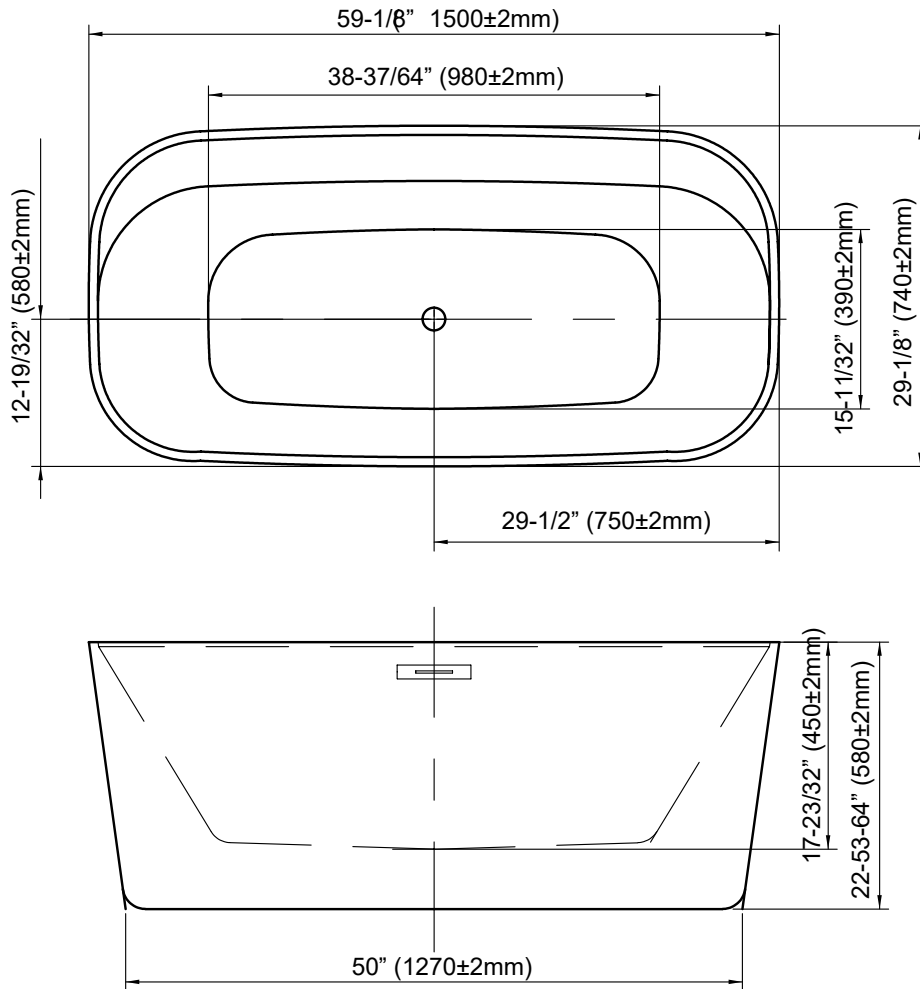

Features

- Elegant Rounded Rectangular Design - Softly contoured edges blend the sophistication of classic shapes with modern flow, creating a serene focal point in your bath space.
- Premium Acrylic with Fiberglass Resin Construction is Lightweight yet strong and durable, offering easy installation and enduring beauty.
- Freestanding Installation with a Center Drain offers flexible placement designed for elegant symmetry and efficient water flow.

Collection

Seraphelia

Technical Info

Product Type Bathtub
Application Bathroom
Style Transitional
Shape Rectangle
Installation Type Freestanding
Drain Type Rough-In
Drain Position Center

Material

Acrylic

Color/Finish

Measurements:

Capacity till Overflow 56 gallons

Overall Size 60" x 30" x 23"

Usable Depth / Rise 17"

Notes

Dakota recommends installation by a licensed plumber. Install this product according to the proper installation instructions. Please see individual product part spec sheets for exact dimensions.