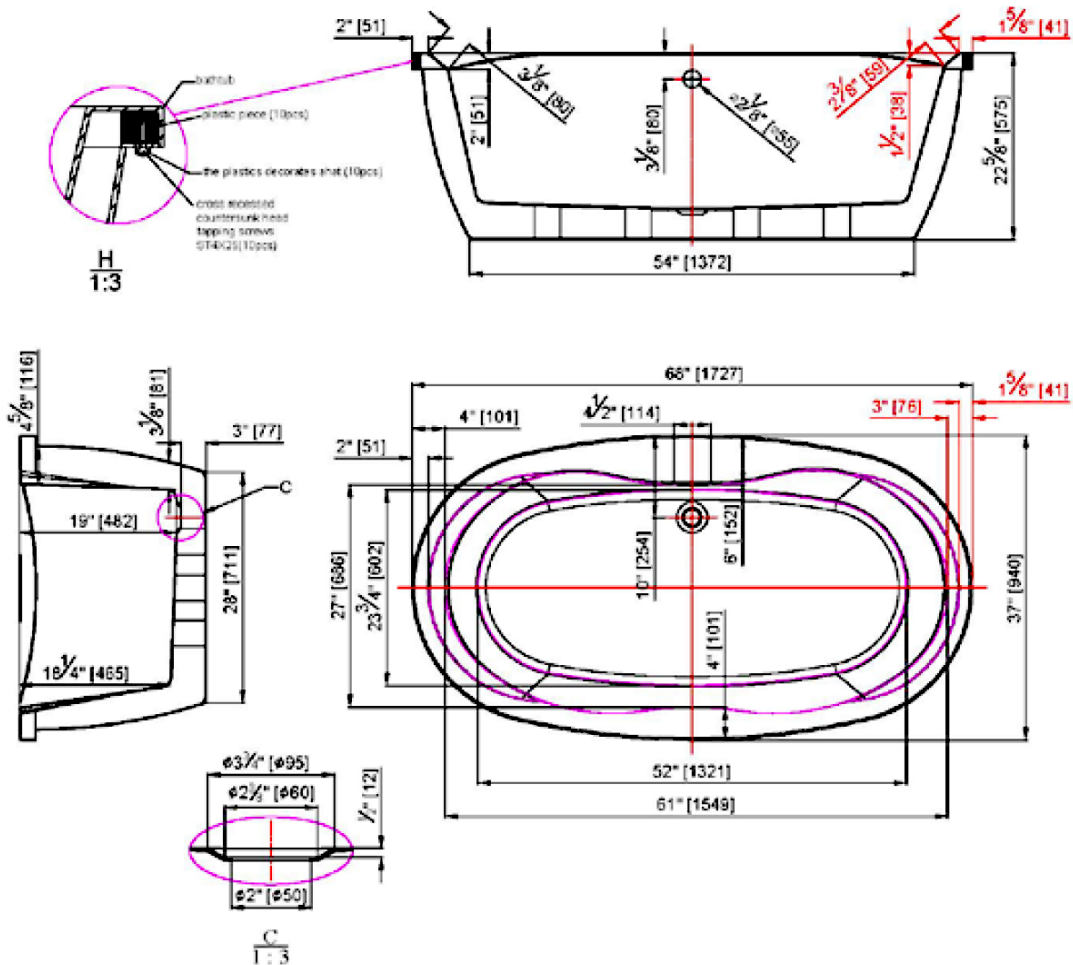

The Lucanara Freestanding Bathtub brings elegance and function together with its sleek, modern oval shape and integrated ledge. Perfect for holding bath essentials or mounting a faucet, this thoughtful design elevates the bathing experience by combining style with practical convenience. The Lucanara transforms your bathroom into a serene sanctuary, offering luxurious comfort with an added touch of sophistication.

## Measurements:

**Capacity** fill **Overflow** 71 gallons

**Overall Size** 68" x 37" x 23"

**Usable Depth / Rise** 18"

Dakota recommends installation by a licensed plumber. Install this product according to the proper installation instructions. Please see individual product part spec sheets for exact dimensions.