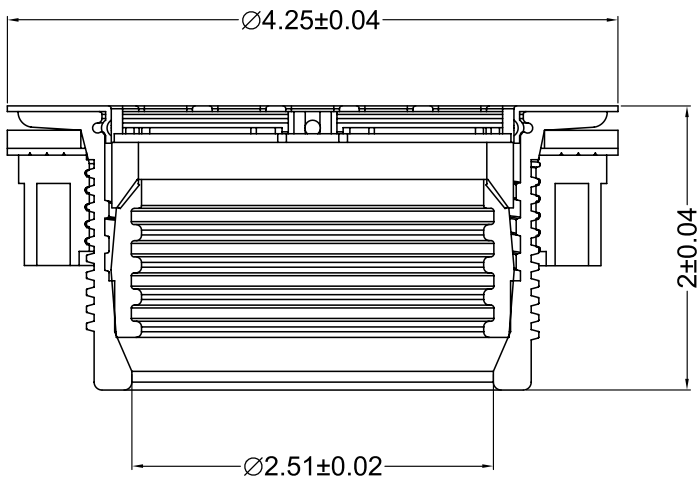

# DSA-DP4R1

## SHOWER PAN DRAIN

### Style:

- Shower Pan Drain

### Description:

- Stainless steel 304 Panel
- ABS base