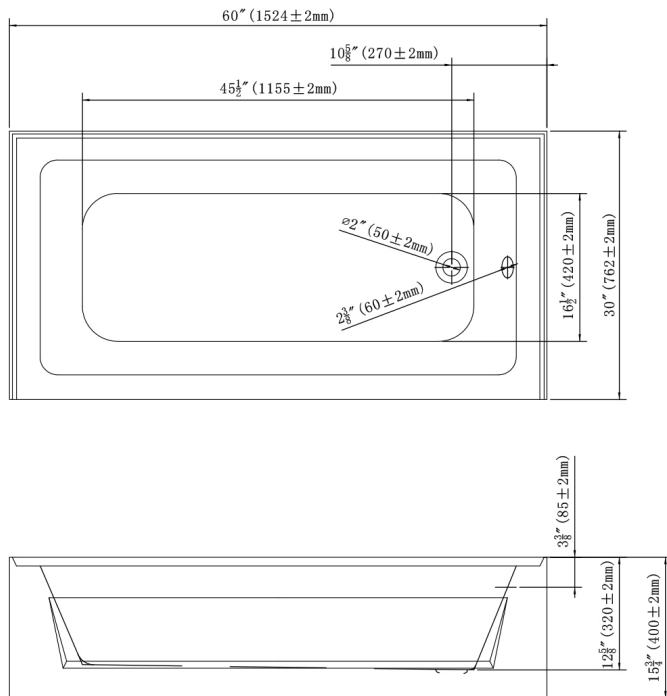

## ALCOVE BATHTUB

Right Drain Version Shown

### Size:

60" X 30" X 15.75"  
 47 gal. to overflow

### Description:

- 1" Tile Flange
- Left or Right Drain Available
- Adjustable Legs
- Integral Skirt (Nested)
- Acrylic Construction
- Drain Sold Separately