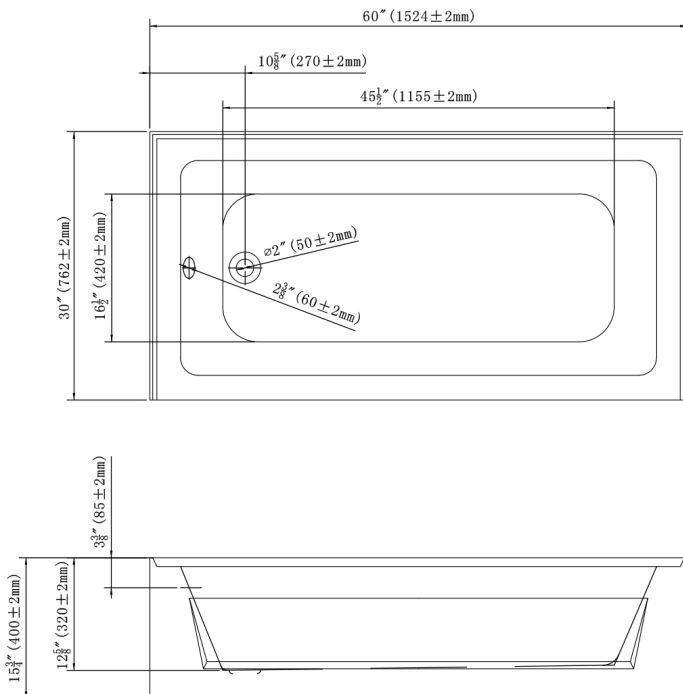

UST-ALLC06SNW

ALCOVE BATHTUB

Left Drain Version Shown

Style:

- Alcove Bathtub w/ Tile Flange

Size:

- 60" X 30" X 15.75"
- 47 gal. to overflow

Description:

- 1" Tile Flange
- Left or Right Drain Available
- Adjustable Legs
- Integral Skirt (Nested)
- Acrylic Construction
- Drain Sold Separately

Available Color/Finish

- White

Warranty:

- Lifetime Limited Warranty