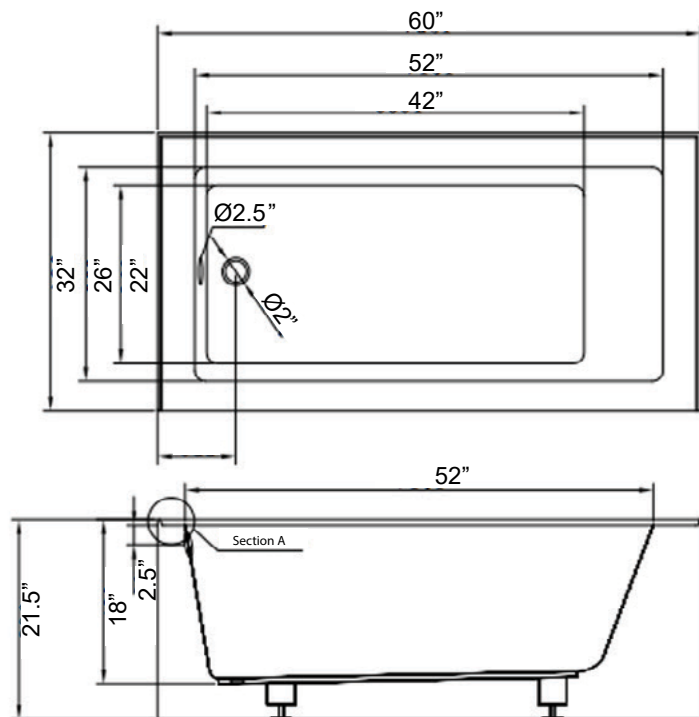

UST-ALLC02

ALCOVE BATHTUB

Style:

- Alcove Tub
- Skirted
- Linear Raised Outlet

Materials:

- Acrylic
- Fiberglass
- Resin

Size:

- Overall: 60" x 32" x 21.5"

Features:

- (L)Left and (R)Right Drain Versions Available
- Reinforced integral skirt
- Built-In Tile Flange
- Lumbar Support
- 3" diameter feet, 7/16" O.S.B. and fiberglass for maximum support.
- High gloss acrylic surface for a bright shine.
- Covered with a protective film to maintain finish during installation.
- Easy to clean. Stain resistant.
- Easy to install for both new construction and remodel projects.