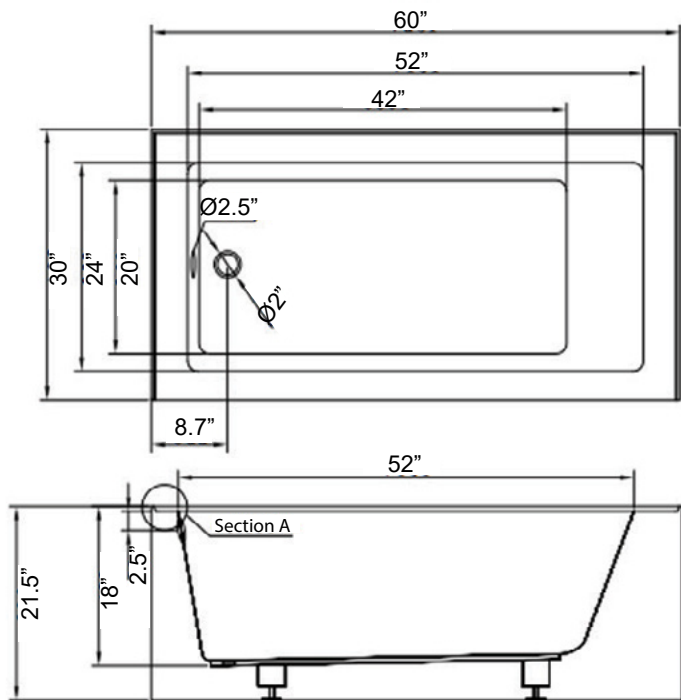

UST-ALLC01SNW

ALCOVE BATHTUB WITH SKIRT

Shown left drain version

Style:

- Alcove Tub
- Skirted
- Linear Raised Outlet

Materials:

- Acrylic
- Fiberglass
- Resin

Size:

- Overall: 60" x 30" x 21.5"

Features:

- *(L)Left and (R)Right Drain Versions Available
- Reinforced integral skirt
- Built-In Tile Flange
- Lumbar Support
- maximum support.
- High gloss acrylic surface for a bright shine.
- Covered with a protective film to maintain finish during installation.
- Easy to clean. Stain resistant.
- Easy to install for both new construction and remodel projects.