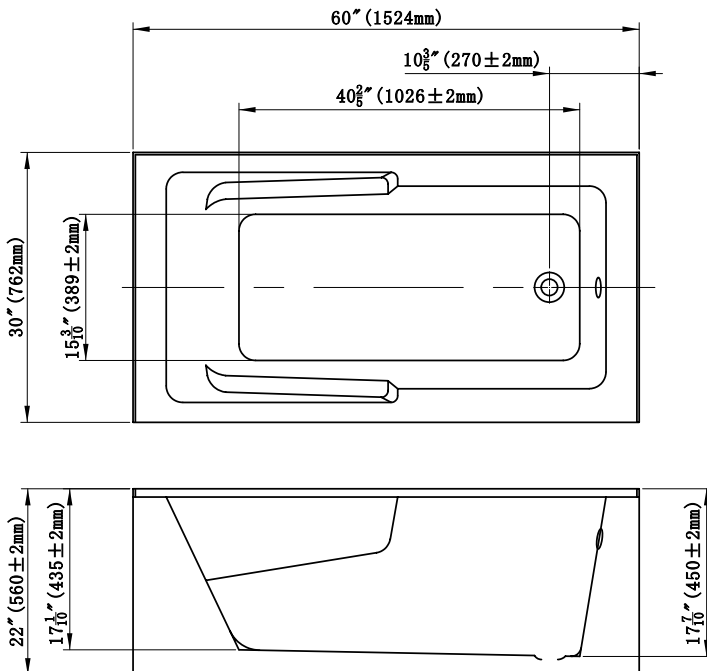

Dakota™
PLUMBING PRODUCTS
"Quality for Life"

Kitchen
Bath
Sinks
Faucets
Tubs
Toilets

DST-ALRC01W

ALCOVE BATHTUB

Right Drain Version Shown

Style:

- Alcove Tub
- Skirted
- Linear Raised Outlet

Materials:

- Acrylic
- Fiberglass
- Resin

Size:

- Overall: 60" x 30" x 22"

Features:

- (L)Left and (R)Right Drain Versions Available
- Built-In Tile Flange
- Lumbar Support
- Arm Rests
- 4.5mm Thick Pure Acrylic
- 3 Layers Of Reinforced Fiberglass & Resin
- Drain & Overflow Assembly Sold Separately

Capacity til Overflow:

- 59 gallons

Available Color/Finish

- White

Warranty:

- Lifetime Limited Warranty

Available Accessories:

- Linear Drain Kit (with pipes) **DST-BDK**
- Overflow Washer..... **DST-AOW00**
- Tub Drain & Overflow Kit **DST-BDK01**