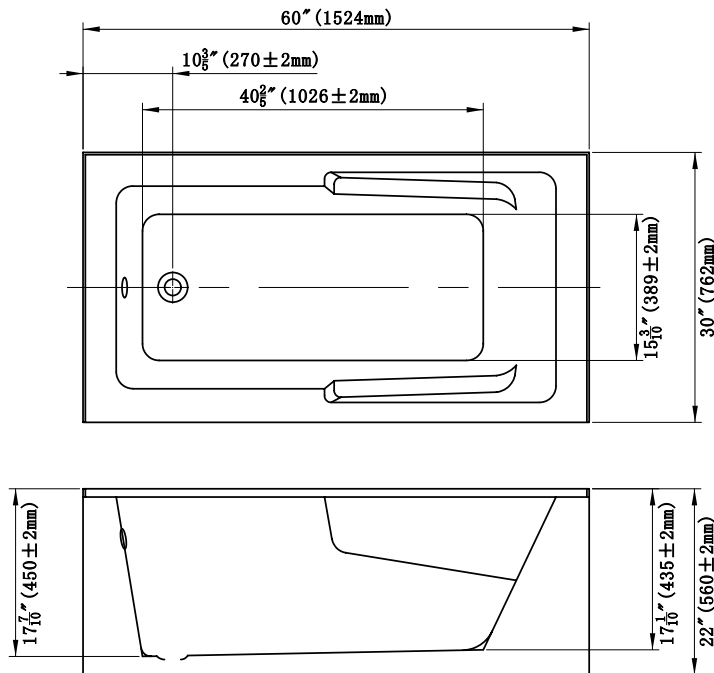

Dakota™
PLUMBING PRODUCTS
"Quality for Life"

Kitchen
Bath
Sinks
Faucets
Tubs
Toilets

DST-ALLC01W

ALCOVE BATHTUB

Left Drain Version Shown

Style:

- Alcove Tub
- Skirted
- Linear Raised Outlet

Materials:

- Acrylic
- Fiberglass
- Resin

Size:

- Overall: 60" x 30" x 22"

Features:

- (L)Left and (R)Right Drain Versions Available
- Built-In Tile Flange
- Lumbar Support
- Arm Rests
- 4.5mm Thick Pure Acrylic
- 3 Layers Of Reinforced Fiberglass & Resin
- Drain & Overflow Assembly Sold Separately

Capacity til Overflow:

- 59 gallons

Available Color/Finish

- White

Warranty:

- Lifetime Limited Warranty

Available Accessories:

- Linear Drain Kit (with pipes) **DST-BDK**
- Overflow Washer..... **DST-AOW00**
- Tub Drain & Overflow Kit **DST-BDK01**