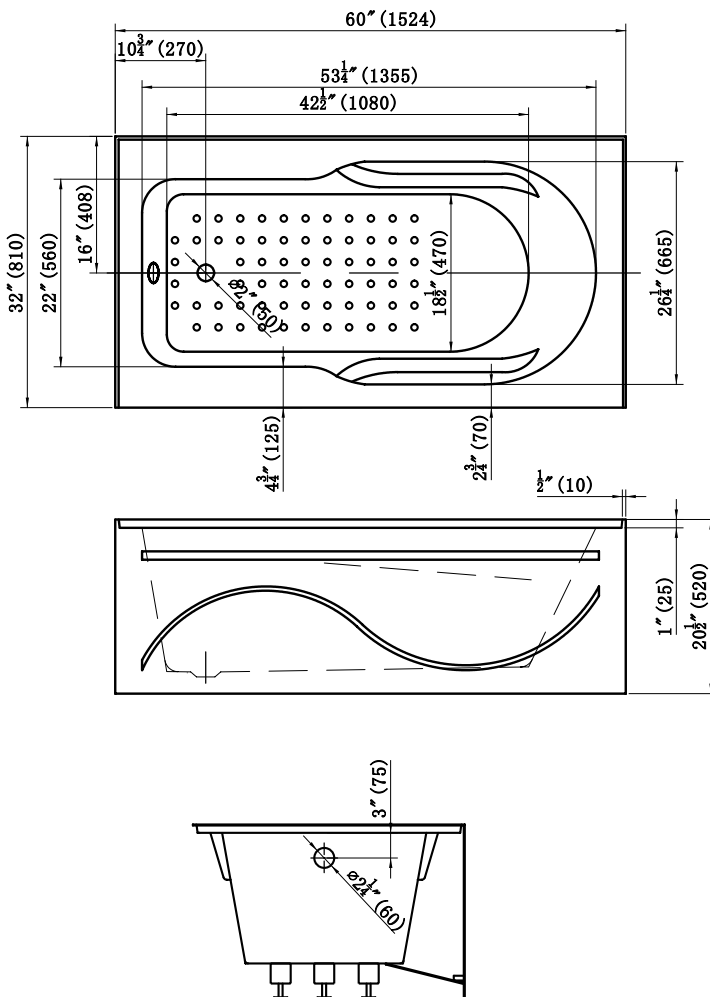

# DST-ALLC00W

ALCOVE BATHTUB

Left Drain Version Shown

## Style:

- Alcove Tub
- Skirted
- Linear Raised Outlet

## Size:

- Overall: 60" x 32" x 20-1/2"

## Features:

- (L)Left and (R)Right Drain Versions Available
- Built-In Tile Flange
- Lumbar Support
- Arm Rests
- 4.5mm Thick Pure Acrylic
- 3 Layers Of Reinforced Fiberglass & Resin
- Drain & Overflow Assembly Sold Separately