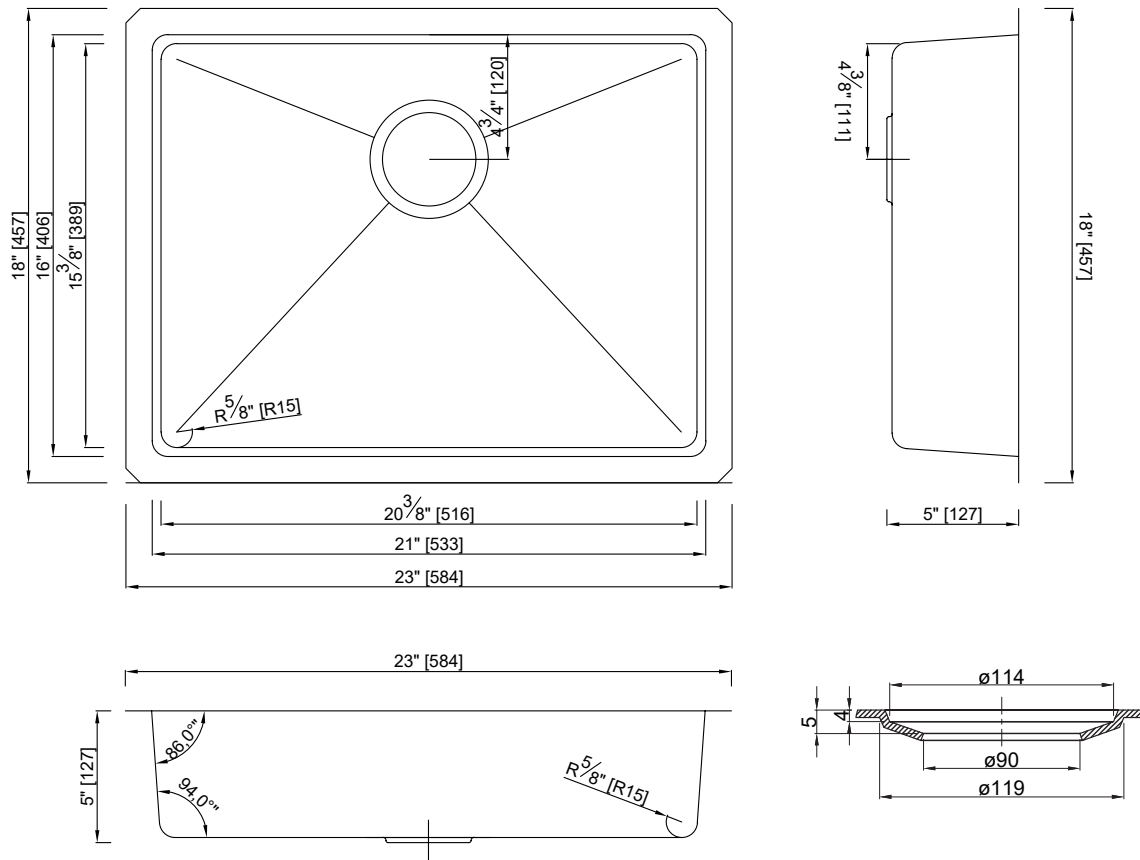

### Size (product dimensions are nominal):

- Overall: 23" x 18" x 5"
- Bowl Size Upper: 21" x 16"
- Bowl Size Lower: 20 3/8" x 15 3/8"
- Cutout Size: 21" x 16"
- Corner Radius: 15mm
- 18 Gauge Thickness