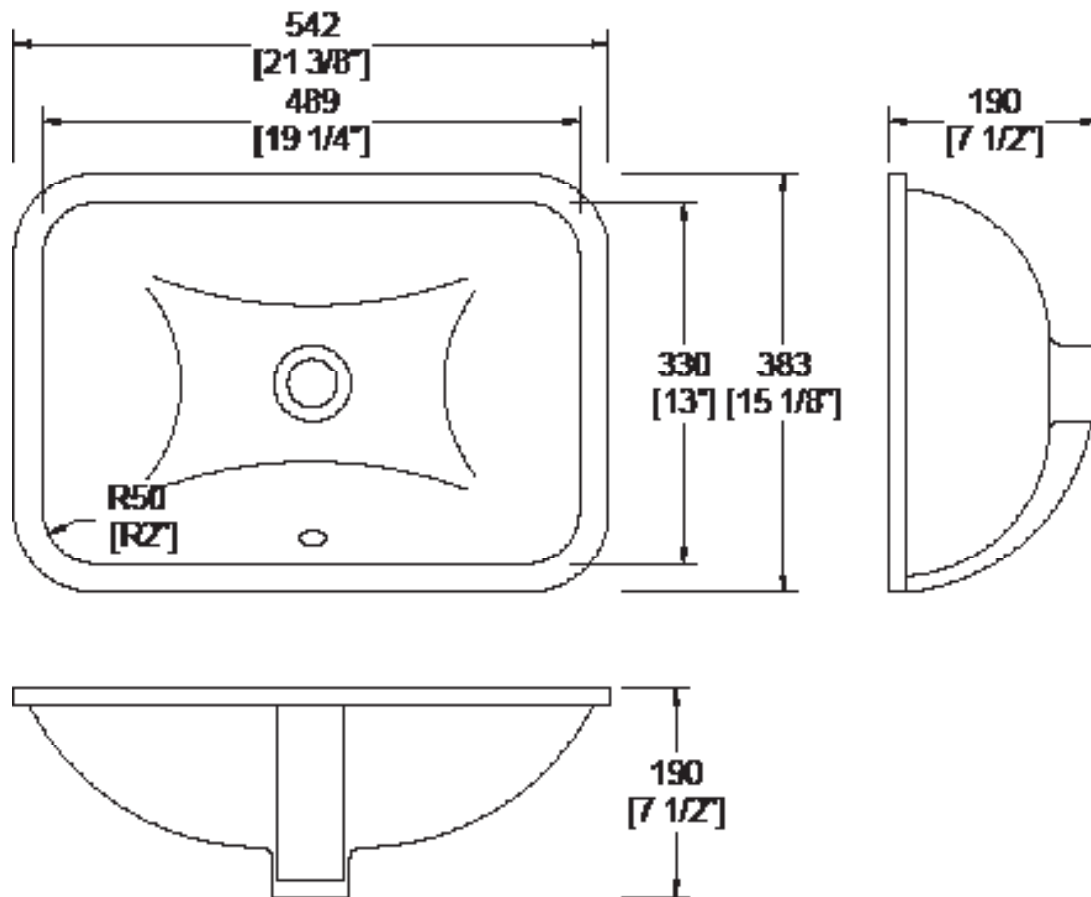

### Size (product dimensions are nominal):

- Overall: 21.25" x 15.125" x 7.5"
- Bowl Size: 19.25" x 13" x 5.5"