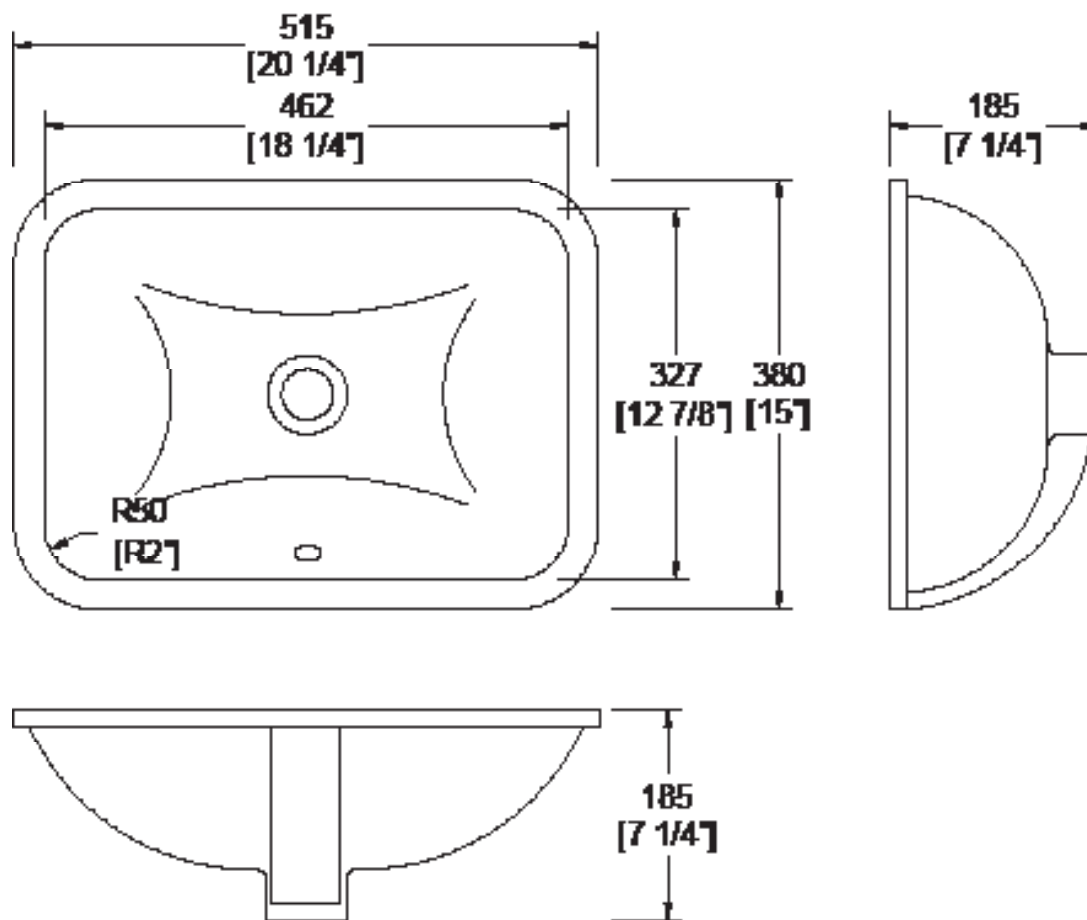

- Lifetime Limited Warranty

Give us a call: 1.877.692.2300

Saphira

18" Undermount Single Bowl Bathroom Sink

Item #: **US-1813RW**

Size (product dimensions are nominal):

- Overall: 20.25" x 15" x 7.25"
- Bowl Size: 18.25" x 12.875" x 5.25"

Notes

Allow a minimum of 2" (51 mm) clearance around the sink rim for clip attachment.
Install this product according to the proper installation instructions.

Give us a call: 1.877.692.2300