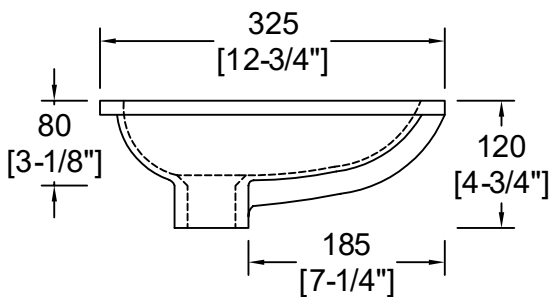

US-1611W-ADA

*SHOWN IN WHITE

Style:

- Undermount
- Lavatory Sink
- Single Rectangle Bowl

Material:

- Porcelain

Size:

- Overall: 17-7/8" x 12-3/4" x 4-3/4"
- Bowl Size: 16" x 11" x 3-1/8"

Important:

Dimensions of fixtures are nominal and may vary within the range of tolerances established by ANSI Standard A112.19.2. These measurements are subject to change or cancellation. No responsibility is assumed for use of superseded or voided pages.