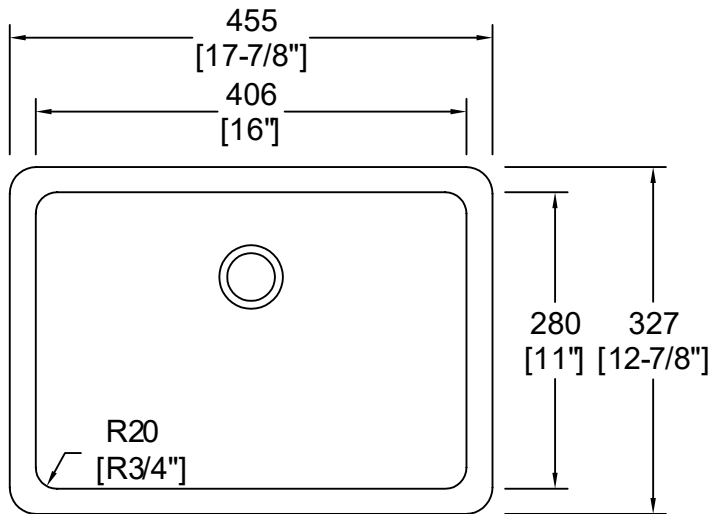

US-1611W-ADA

*SHOWN IN WHITE

Style:

- Undermount
- Lavatory Sink
- Single Rectangle Bowl

Material:

- Porcelain

Size:

- Overall: 17-7/8" x 12-3/4" x 4-3/4"
- Bowl Size: 16" x 11" x 3-1/8"

Important:

Dimensions of fixtures are nominal and may vary within the range of tolerances established by ANSI Standard A112.19.2. These measurements are subject to change or cancellation. No responsibility is assumed for use of superseded or voided pages.