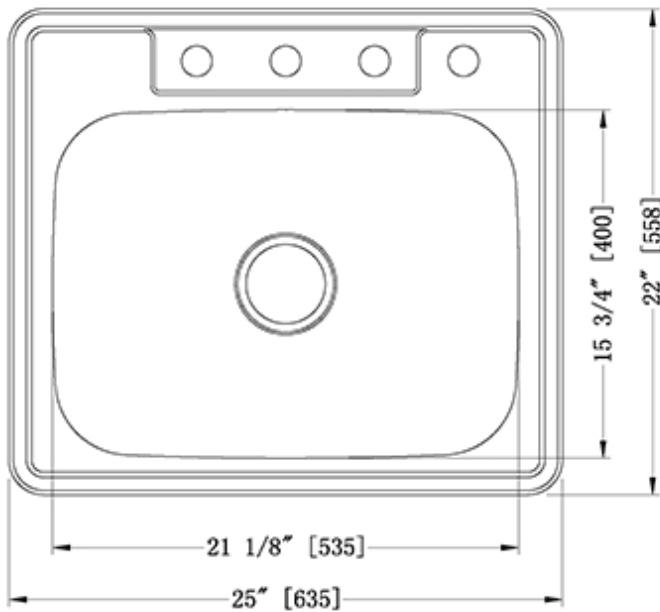

USR-TM2522-18-4

TOPMOUNT SINK

Style:

- Standard Radius
- Topmount
- Kitchen Sink
- Single Bowl

Size:

- Overall: 25"x22"x8.25"
- Bowl Size: 21.15"x15.75"x8.25"

Features:

- 18 Gauge Thickness
- 304 Stainless Steel Sink
- 18/10 Chrome/Nickel Content
- Extra Large Sound Cancellation Pads
- Thermal Undercoating