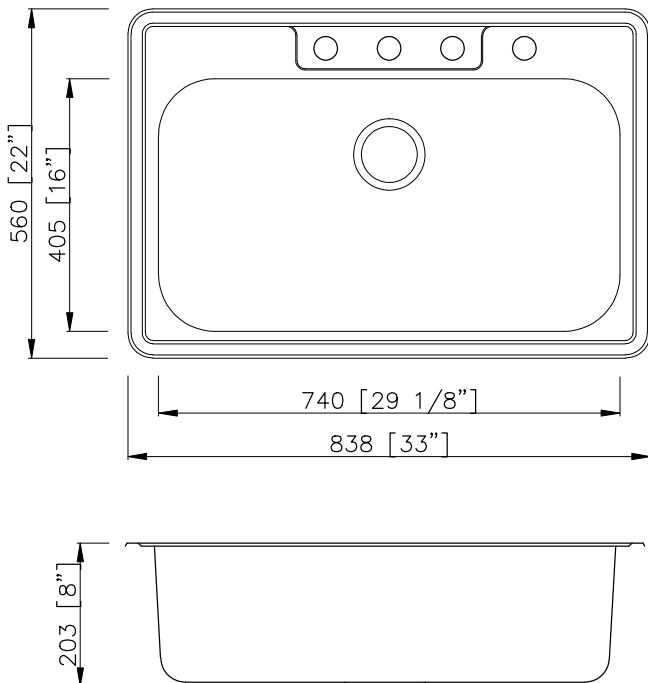

GSR-20-TM33228-4

TOPMOUNT STANDARD RADIUS SINK

Style:

- Standard Radius
- Topmount
- Kitchen Sink
- Single Bowl

Size:

- Overall: 33" x 22" x 8"
- Bowl Size: 29.5" x 16.14" x 8"

Features:

- 4 Hole Faucet Installation
- 20 Gauge Thickness
- 304 Stainless Steel Sink
- 18/8 Chromium/Nickel Content
- Faucet and Drain Sold Separately