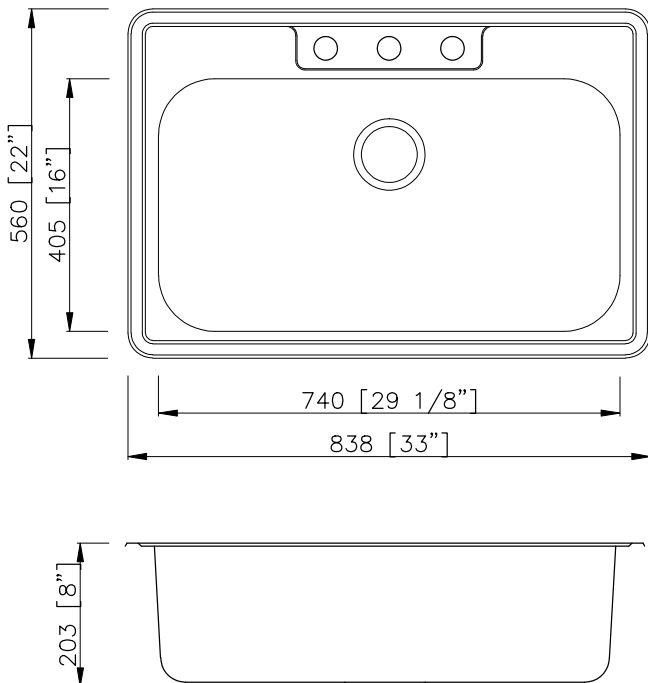

GSR-20-TM33228-3

TOPMOUNT STANDARD RADIUS SINK

Style:

- Standard Radius
- Topmount
- Kitchen Sink
- Single Bowl

Size:

- Overall: 33" x 22" x 8"
- Bowl Size: 29.5" x 16.14" x 8"

Features:

- 3 Hole Faucet Installation
- 20 Gauge Thickness
- 304 Stainless Steel Sink
- 18/8 Chromium/Nickel Content
- Faucet and Drain Sold Separately