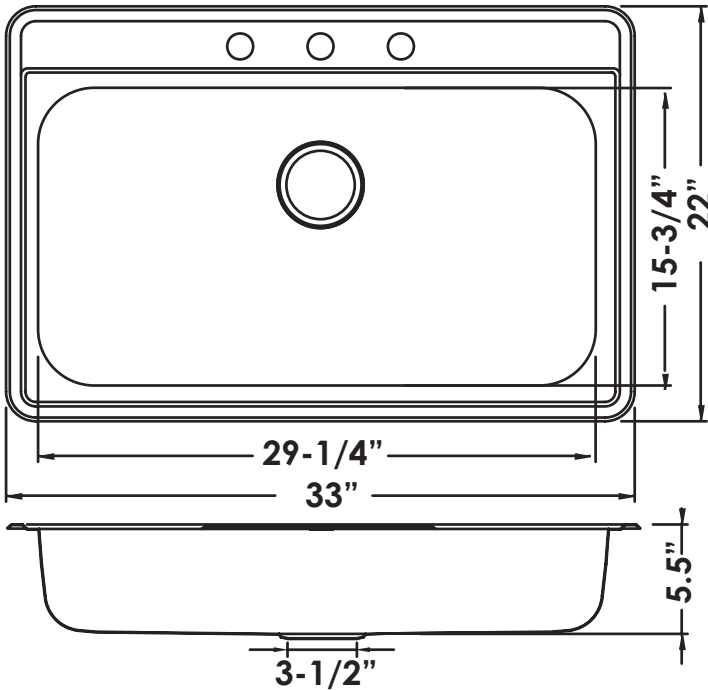

Warranty:

- Lifetime Limited Warranty

Available Color/Finish

Available Accessories:

- Bottom Grid(s): GSR-20-BGTM3322
- Basket Strainer: DSA-PBSSS