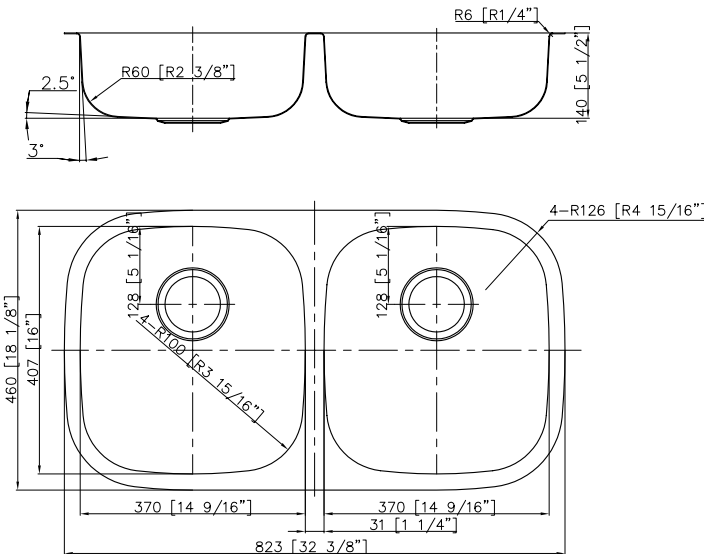

Available Color/Finish

- Brushed Nickel

Available Thickness:

- 18g

Available Accessories:

- Bottom Grid(s): GSR-18-BG5050ADA
- Basket Strainer: DSA-PBSSS