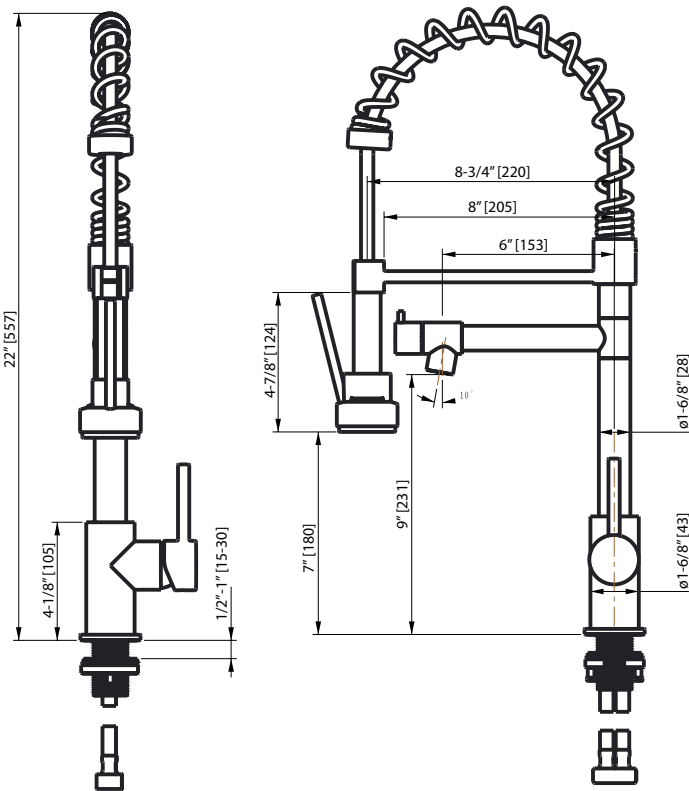

Dakota™
PLUMBING PRODUCTS
"Quality for Life"

Kitchen
Bath
Sinks
Faucets
Tubs
Toilets

Signature
COLLECTION

DSF-22KCO00

KITCHEN FAUCET

Style:

- Pre-Rinse Faucet/Pot Filler Combo
- Pull Down Kitchen Faucet
- Single Function Spray Head

Installation Type:

- Single Hole

Features:

- Independent Swivel Pot Filler
- Brass Water Way
- Zinc Handle
- Ceramic Disc Cartridge
- Hoses included
- **Deck Plate Not Included**

Flow Rate:

- 1.5 gpm max @ 60 psi

Material:

- Body: Brass
- ABS Spray Head
- Handle: Zinc Alloy
- Spring: SUS #201
- Valve: Ceramic

Flow:

Water usage is limited to these maximum flow rates as indicated by the corresponding product markings:

- North America: 1.5 gpm max (5.7L/min) at 60psi
- California: 1.2 gpm max (4.5L/min) at 60psi

Available Color/Finish

- BN - Brushed Nickel **DSF-22KCO00BN**
- CR - Chrome **DSF-22KCO00CR**

Warranty:

- Lifetime Limited Warranty