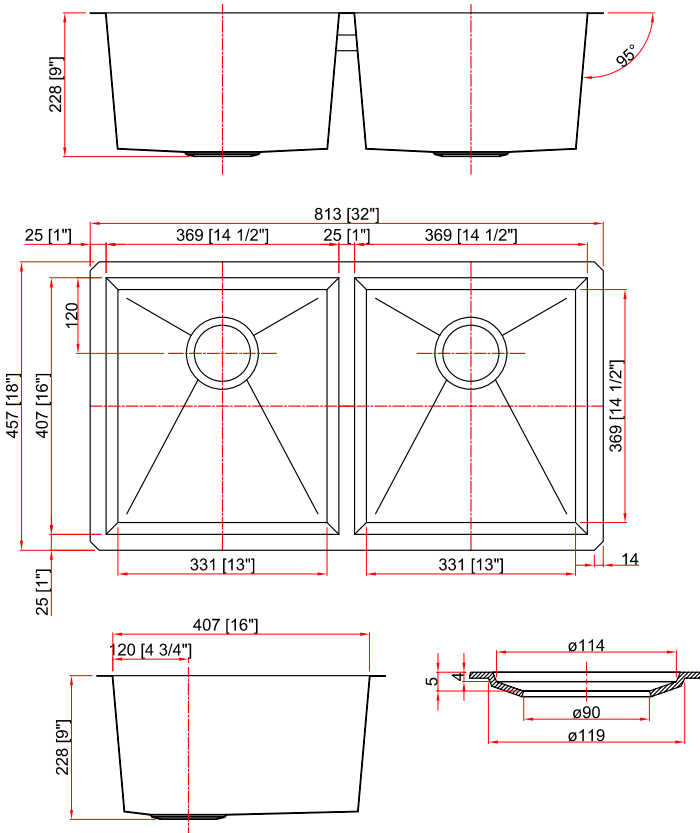

GSZ-5050-9

18G ZERO RADIUS SINK

Style:

- Zero Radius
- Kitchen Sink
- 50/50 Double Bowl

Size:

- Overall: 32" x 18" x 9"
- Bowl Size: (L/R) 14.5" x 16" x 9"

Features:

- 304 Stainless Steel Sink
- 18 Gauge Thickness
- 18/8 Chromium/Nickel content for anti-rust
- Faucet and Drain Sold Separately