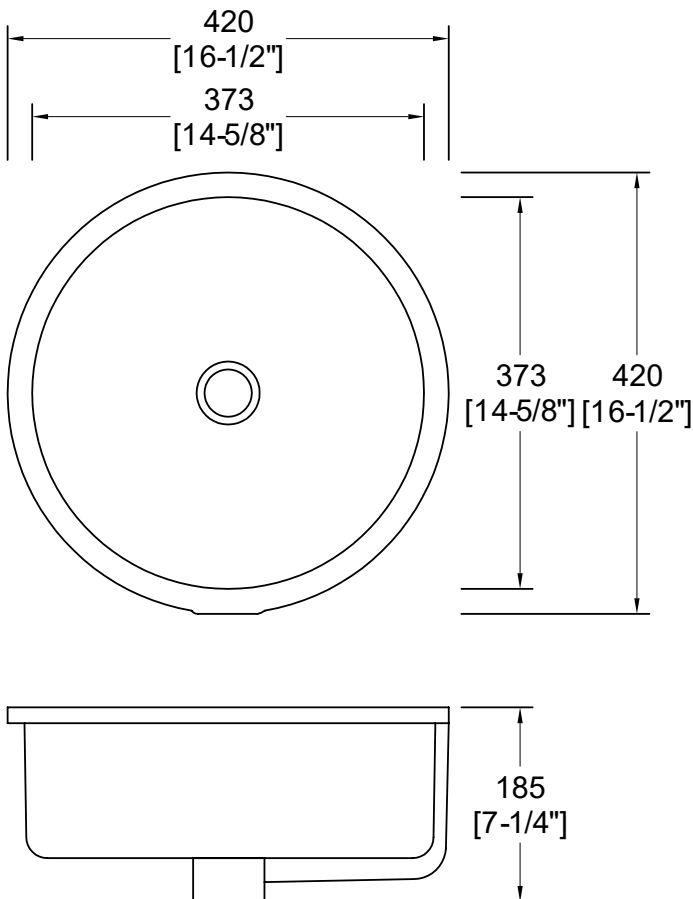

US-15RW

UNDERMOUNT LAVATORY SINK

Style:

- Bathroom Sink
- Single Bowl
- Round Bowl

Size:

- Overall: L 16-1/2" , W 16-1/2" , H 7-1/4"
- Bowl: ø14-5/8"

Features:

- Overflow