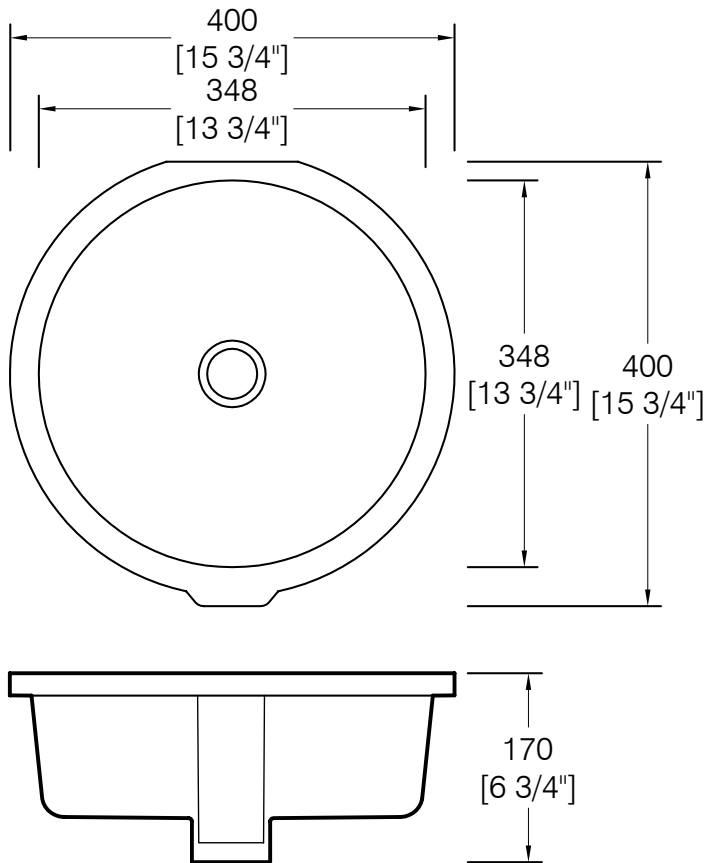

Dakota[™]
PLUMBING PRODUCTS
"Quality for Life"

Kitchen
Bath
Sinks
Faucets
Tubs
Toilets

Universal
SERIES

US-14RW

UNDERMOUNT LAVATORY SINK

Style:

- Bathroom Sink
- Single Bowl
- Round Bowl

Size:

- Overall: L 15-3/4" , W 15-3/4" , H 6-3/4"
- Bowl: ø13-3/4"

Features:

- Overflow

Material:

- Porcelain

Available Color/Finish

- White

Warranty: