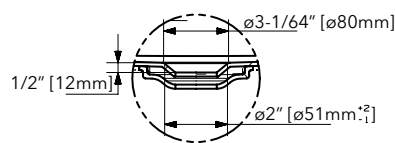

DETAIL C
SCALE 0.143:1.0