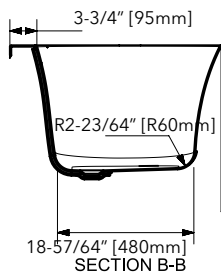

DETAIL C
SCALE 0.143:1.0