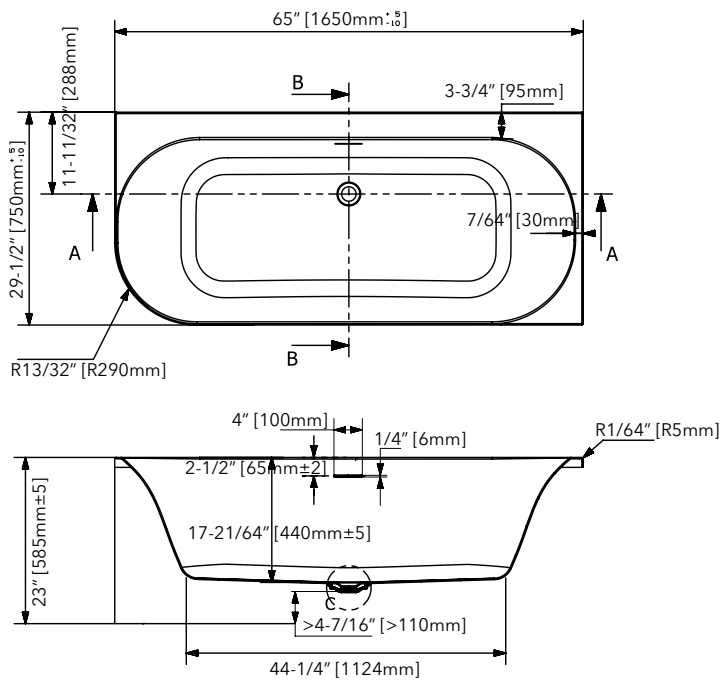

Dakota™
PLUMBING PRODUCTS
"Quality for Life"

Kitchen
Bath
Sinks
Faucets
Tubs
Toilets

Signature
COLLECTION

DST-WMOCB01-R2W

WALL MOUNTED TUB - 2 WALL STYLE

SHOWN: DST-WMOCB01-R2W

SECTION A-A

DETAIL C
SCALE 0.143:1.0

Style:

- Wall Mounted Tub
- Oval Design
- Goes Against 2 Walls
- Right Side Design

Materials:

- Acrylic
- Fiberglass
- Resin

Size:

- Overall: 65" x 29-1/2" x 23"

Features:

- Lumbar Support
- Ledge on one side for Toiletries
- Drain & Overflow Assembly Included
- Additional Colors Available For Drain & Overflow Covers

Capacity til Overflow:

- 67 gallons

Available Color/Finish

- White

Warranty:

- Lifetime Limited Warranty