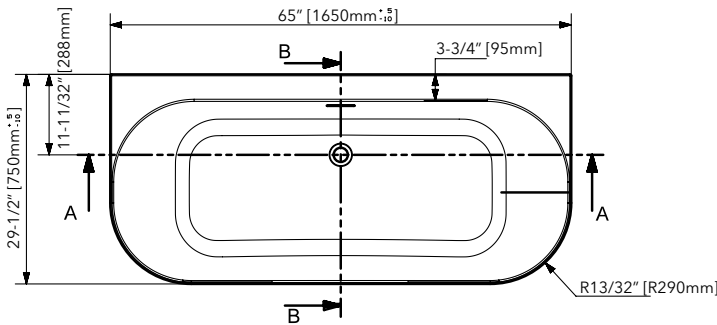

Dakota™
PLUMBING PRODUCTS
"Quality for Life"

Kitchen
Bath
Sinks
Faucets
Tubs
Toilets

Signature
COLLECTION

DST-WMOCB01-C1W

WALL MOUNTED TUB - 1 WALL STYLE

SECTION A-A

DETAIL C
SCALE 0.143:1.0

Style:

- Wall Mounted Tub
- Oval Design
- Goes Against 1 Wall
- Centered Back Design

Materials:

- Acrylic
- Fiberglass
- Resin

Size:

- Overall: 65" x 29-1/2" x 23"

Features:

- Lumbar Support
- Ledge on one side for Toiletries
- Drain & Overflow Assembly Included
- Additional Colors Available For Drain & Overflow Covers