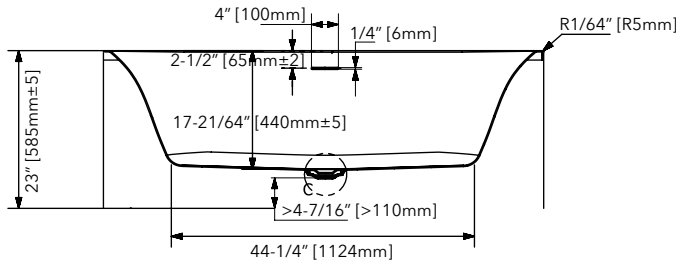

Dakota™
PLUMBING PRODUCTS
"Quality for Life"

Kitchen
Bath
Sinks
Faucets
Tubs
Toilets

Signature
COLLECTION

DST-WMOCB01-C1W

WALL MOUNTED TUB - 1 WALL STYLE

SECTION A-A

DETAIL C
SCALE 0.143:1.0

Style:

- Wall Mounted Tub
- Oval Design
- Goes Against 1 Wall
- Centered Back Design

Materials:

- Acrylic
- Fiberglass
- Resin

Size:

- Overall: 65" x 29-1/2" x 23"

Features:

- Lumbar Support
- Ledge on one side for Toiletries
- Drain & Overflow Assembly Included
- Additional Colors Available For Drain & Overflow Covers