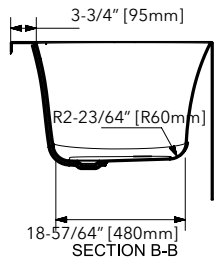

DETAIL C
SCALE 0.143:1.0