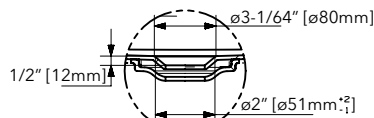

DETAIL C
SCALE 0.143:1.0