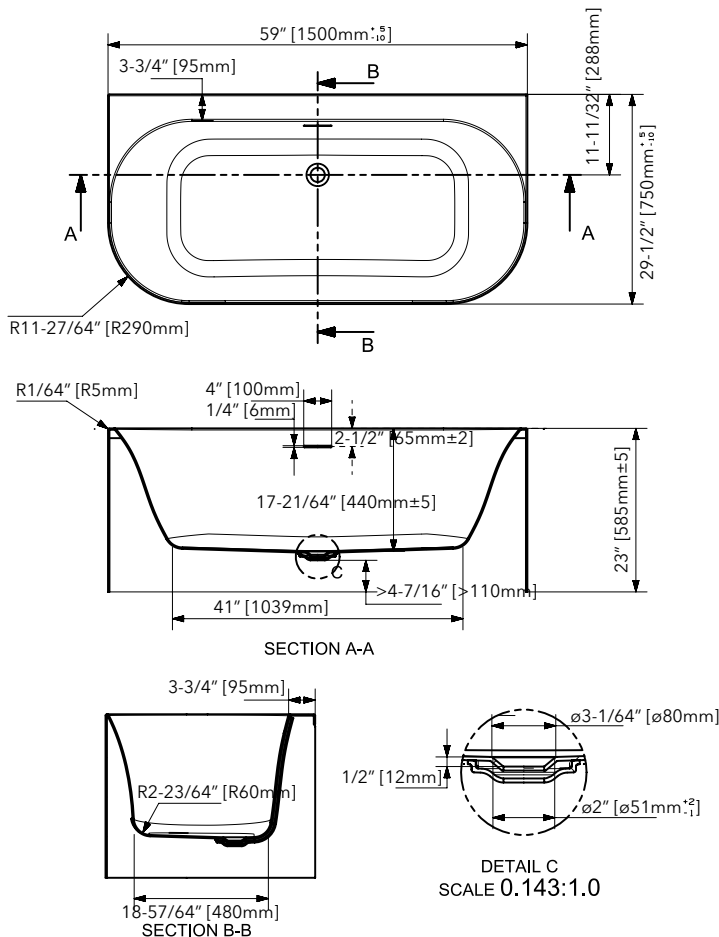

Dakota™
PLUMBING PRODUCTS
"Quality for Life"

Kitchen
Bath
Sinks
Faucets
Tubs
Toilets

Signature
COLLECTION

DST-WMOCB00-C1W

WALL MOUNTED TUB - 1 WALL STYLE

Style:

- Wall Mounted Tub
- Oval Design
- Goes Against 1 Wall
- Centered Back Design

Materials:

- Acrylic
- Fiberglass
- Resin

Size:

- Overall: 59" x 29-1/2" x 23"

Features:

- Lumbar Support
- Ledge on one side for Toiletries
- Drain & Overflow Assembly Included
- Additional Colors Available For Drain & Overflow Covers

Capacity til Overflow:

- 57 gallons

Available Color/Finish

- White

Warranty:

- Lifetime Limited Warranty