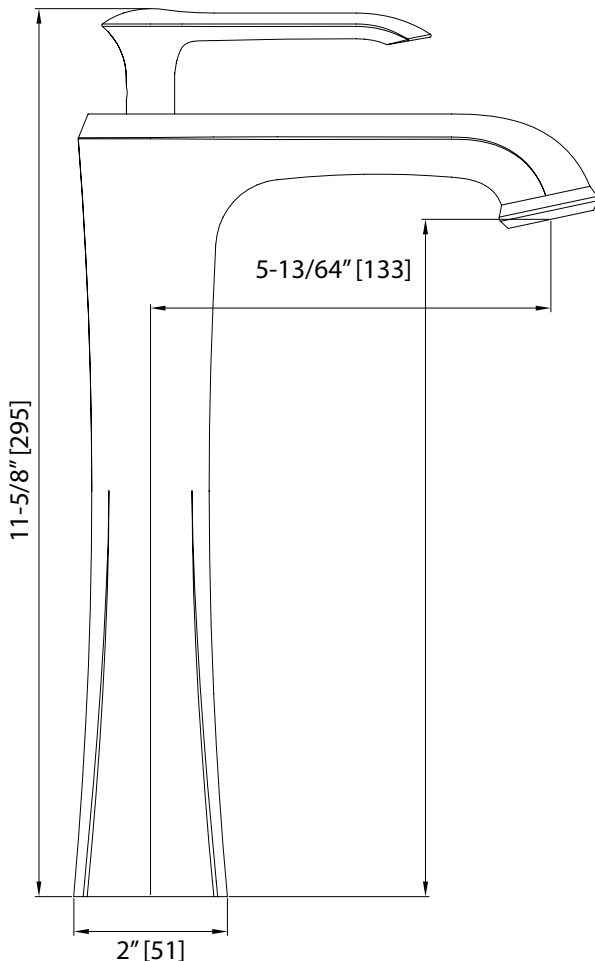

# DSF-42BVE00

BATHROOM VESSEL FAUCET

### Style:

- Bathroom Vessel Faucet
- Single Handle