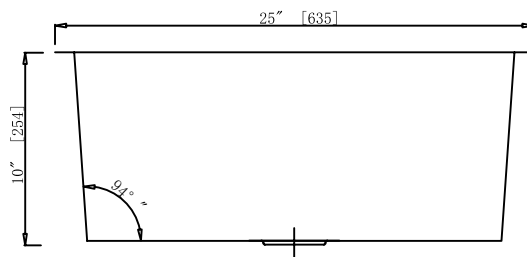

TOP

SIDE

FRONT

DRAIN

Size (product dimensions are nominal):

- Overall: 25" x 18" x 10"
- Bowl Size Upper: 23" x 16"
- Bowl Size Lower: 21⁵/₈" x 14⁵/₈"
- Corner Radius: Zero Curve
- 18 Gauge Thickness

Notes

Allow a minimum of 2" (51 mm) clearance around the sink rim for clip attachment. Install this product according to the proper installation instructions.