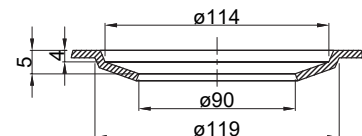

TOP

SIDE

FRONT

DRAIN

Size (product dimensions are nominal):

- Overall: 25" x 18" x 10"
- Bowl Size Upper: 23" x 16"
- Bowl Size Lower: 21⁵/₈" x 14⁵/₈"
- Corner Radius: Zero Curve
- 18 Gauge Thickness

Notes

Allow a minimum of 2" (51 mm) clearance around the sink rim for clip attachment. Install this product according to the proper installation instructions.