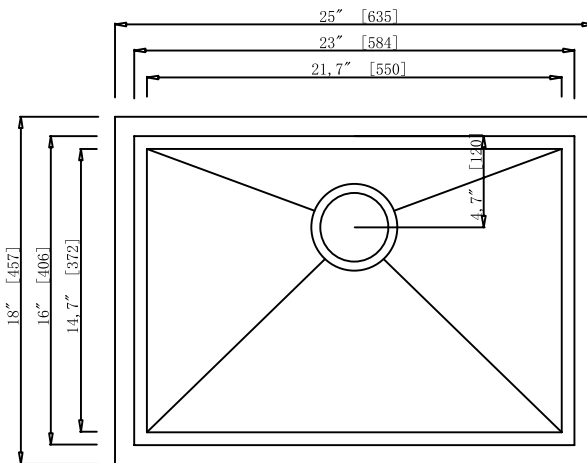

TOP

SIDE

FRONT

DRAIN

Size (product dimensions are nominal):

- Overall: 25" x 18" x 10"
- Bowl Size Upper: 23" x 16"
- Bowl Size Lower: 21⁵/₈" x 14⁵/₈"
- Corner Radius: Zero Curve
- 18 Gauge Thickness

Notes

Allow a minimum of 2" (51 mm) clearance around the sink rim for clip attachment. Install this product according to the proper installation instructions.