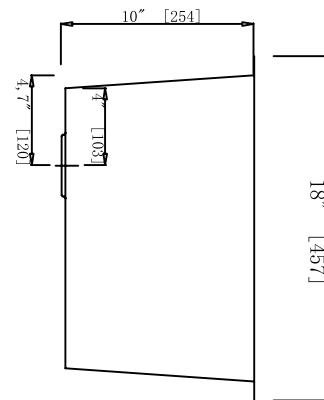

TOP

SIDE

FRONT

DRAIN

Size (product dimensions are nominal):

- Overall: 25" x 18" x 10"
- Bowl Size Upper: 23" x 16"
- Bowl Size Lower: 21⁵/₈" x 14⁵/₈"
- Corner Radius: Zero Curve
- 18 Gauge Thickness

Notes

Allow a minimum of 2" (51 mm) clearance around the sink rim for clip attachment. Install this product according to the proper installation instructions.