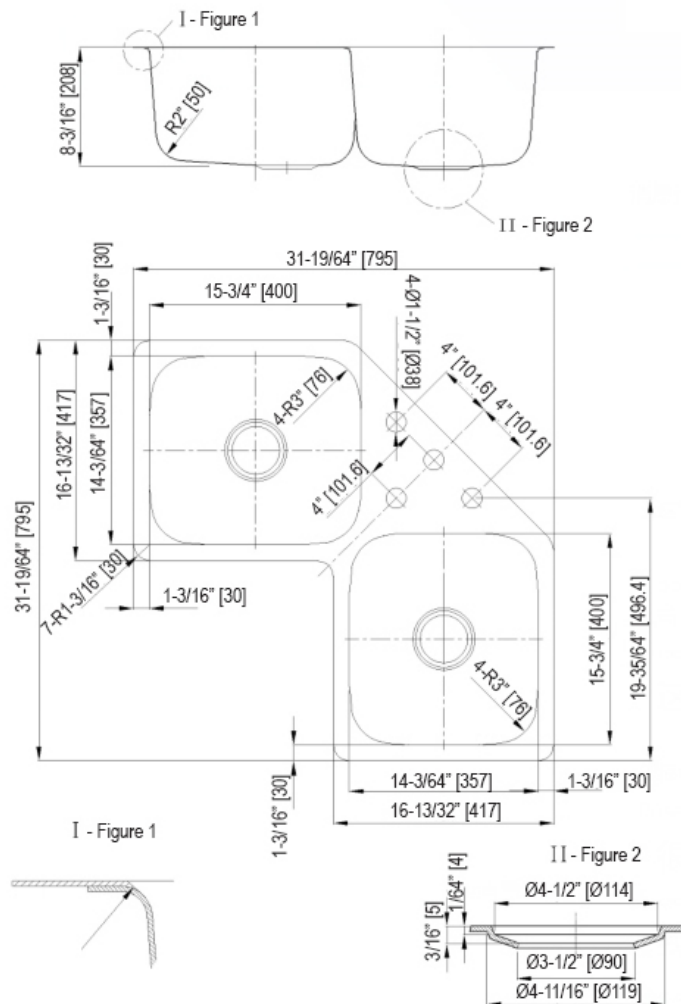

GSR-20-C5050

KITCHEN CORNER SINK

Style:

- Standard Radius
- Undermount or Topmount
- Kitchen Corner Sink
- 50/50 Double Bowl

Size:

- Overall: 32" x 32" x 8-3/16"
- Bowl Size: (L) 15-3/4" x 14-3/64" x 8-3/16"
- (R) 15-3/4" x 14-3/64" x 8-3/16"

Features:

- 20 Gauge Thickness
- 304 Stainless Steel Sink
- 18/10 Chrome/Nickel Content
- Extra Large Sound Cancellation Pads
- Thermal Undercoating

Faucet Holes:

- 4 Hole Faucet Installation

Warranty:

- Lifetime Limited Warranty