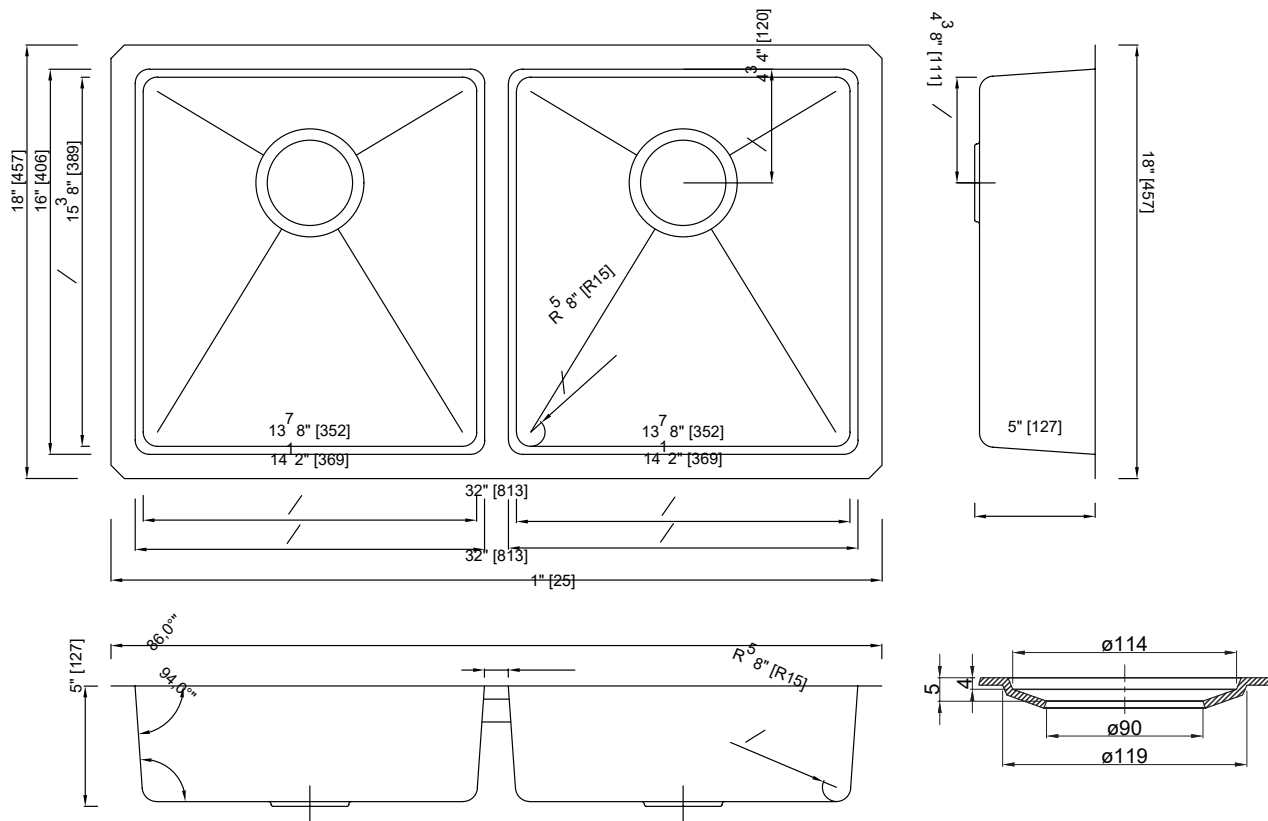

Collection

Mosara

Technical Info

- Product Type:** Kitchen Sink
- Style:** Contemporary
- Corners:** Micro Radius
- Bowl Configuration:** Double Bowl
- Bowl Split:** 50/50
- Application:** Kitchen
- Installation Type:** Undermount
- Drain Position:** Rear
- # of Faucet Holes:** N/A

Size (product dimensions are nominal):

- Overall: 32" x 18" x 5"
- Bowl Size Upper: (L/R) 14½" x 16"
- Bowl Size Lower: (L/R) 13¼" x 14¾"
- Cutout Size: 30" x 16"
- Corner Radius: 15mm
- 18 Gauge Thickness