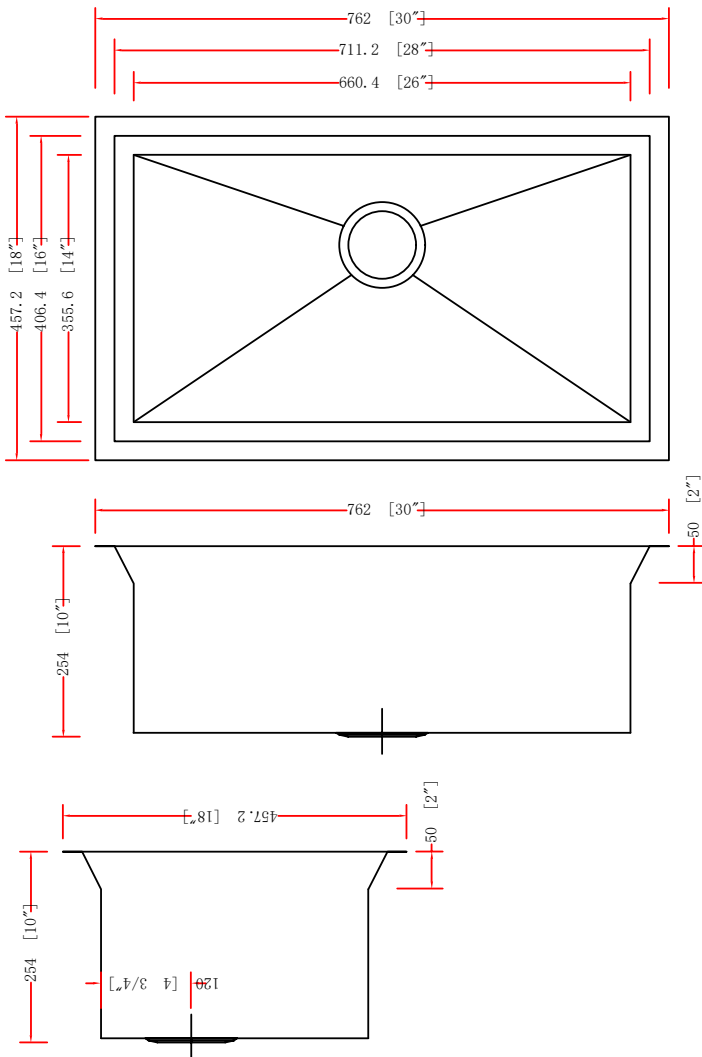

DSS-3018

KITCHEN SINK WITH SLANTED LEDGE

Style:

- Zero Radius with Slanted Ledges
- Undermount
- Kitchen Sink
- Single Bowl

Size:

- Overall: 30" x 18" x 10"
- Bowl Size: 26" x 14" x 10"

Features:

- 16 Gauge Thickness
- 304 Stainless Steel Sink
- 18/10 Chrome/Nickel Content
- Extra Large Sound Cancellation Pads
- Thermal Undercoating