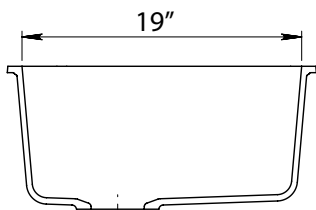

GSE-QC2321

UPC: