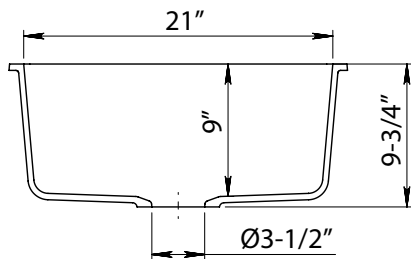

GSE-QC2321

UPC:

Style:

- Kitchen Sink
- Single Bowl
- Undermount

Material:

- Quartz Composite

Size:

- Overall: 23" x 21"
- Bowl Depth: 9-3/4"
- Drain Diameter: 3-1/2"

Features:

- Made from 80% quartz, only diamond is harder
- Durable; highly resistant to scratches and stains
- Non-porous surface, easy-to-clean
- Extremely hygienic, does not absorb bacteria
- Heat resistant to +500°F
- PerfectFit drains for easy cleaning

Certifications:

- Complies with ANSI Z124.6-2007
- Complies with EN 13310:2003

Warranty:

- Lifetime Limited Warranty

Available Color/Finish

B - Beige

C - Concrete

K - Black

M - Mocha (Shown)

W - White

Available Accessories (Not Included):

- Bottom Grid(s)
- Color Matched Basket Strainer
- Color Matched Disposal Flange