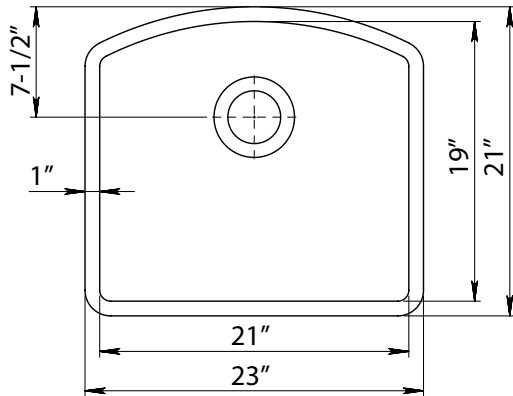

GSE-QC2321

UPC:

Style:

- Kitchen Sink
- Single Bowl
- Undermount

Material:

- Quartz Composite

Size:

- Overall: 23" x 21"
- Bowl Depth: 9-3/4"
- Drain Diameter: 3-1/2"

Features:

- Made from 80% quartz, only diamond is harder
- Durable; highly resistant to scratches and stains
- Non-porous surface, easy-to-clean
- Extremely hygienic, does not absorb bacteria
- Heat resistant to +500°F
- PerfectFit drains for easy cleaning

Certifications:

- Complies with ANSI Z124.6-2007
- Complies with EN 13310:2003

Warranty:

- Lifetime Limited Warranty

Available Color/Finish

B - Beige

C - Concrete

K - Black

M - Mocha (Shown)

W - White

Available Accessories (Not Included):

- Bottom Grid(s)
- Color Matched Basket Strainer
- Color Matched Disposal Flange