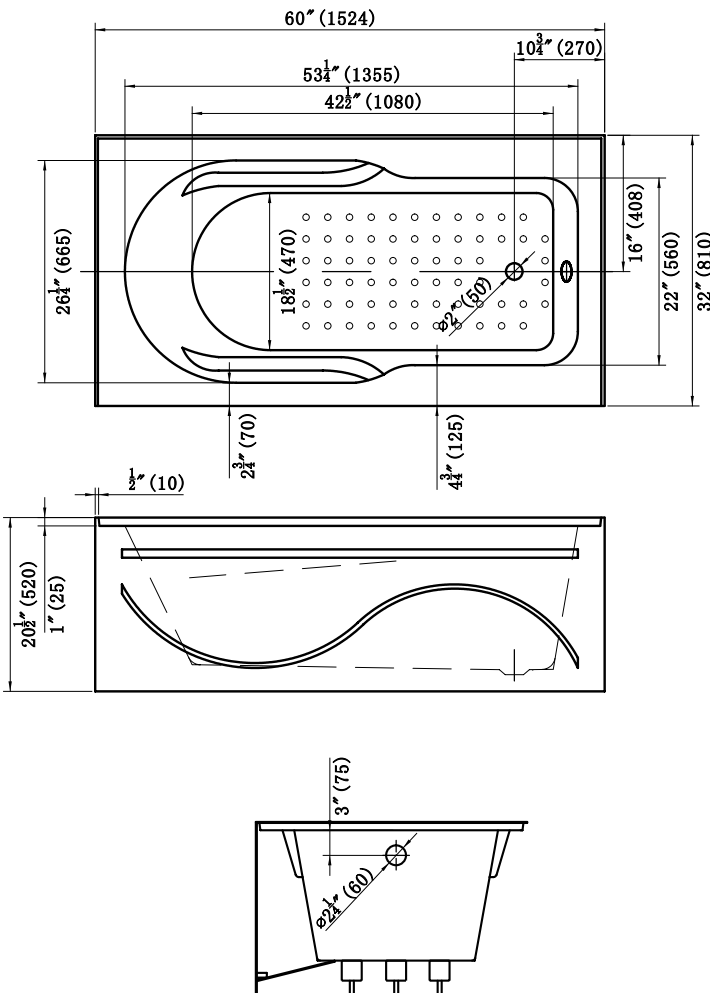

DST-ALRC00W

ALCOVE BATHTUB

Right Drain Version Shown

Style:

- Alcove Tub
- Skirted
- Linear Raised Outlet

Materials:

- Acrylic
- Fiberglass
- Resin

Size:

- Overall: 60" x 32" x 20-1/2"

Features:

- (L)Left and (R)Right Drain Versions Available
- Built-In Tile Flange
- Lumbar Support
- Arm Rests
- 4.5mm Thick Pure Acrylic
- 3 Layers Of Reinforced Fiberglass & Resin
- Drain & Overflow Assembly Sold Separately

Capacity til Overflow:

- 59 gallons

Available Color/Finish

- White

Warranty:

- Lifetime Limited Warranty

Available Accessories:

- Linear Drain Kit (with pipes) **DST-BDK**
- Overflow Washer..... **DST-AOW00**
- Tub Drain & Overflow Kit **DST-BDK01**