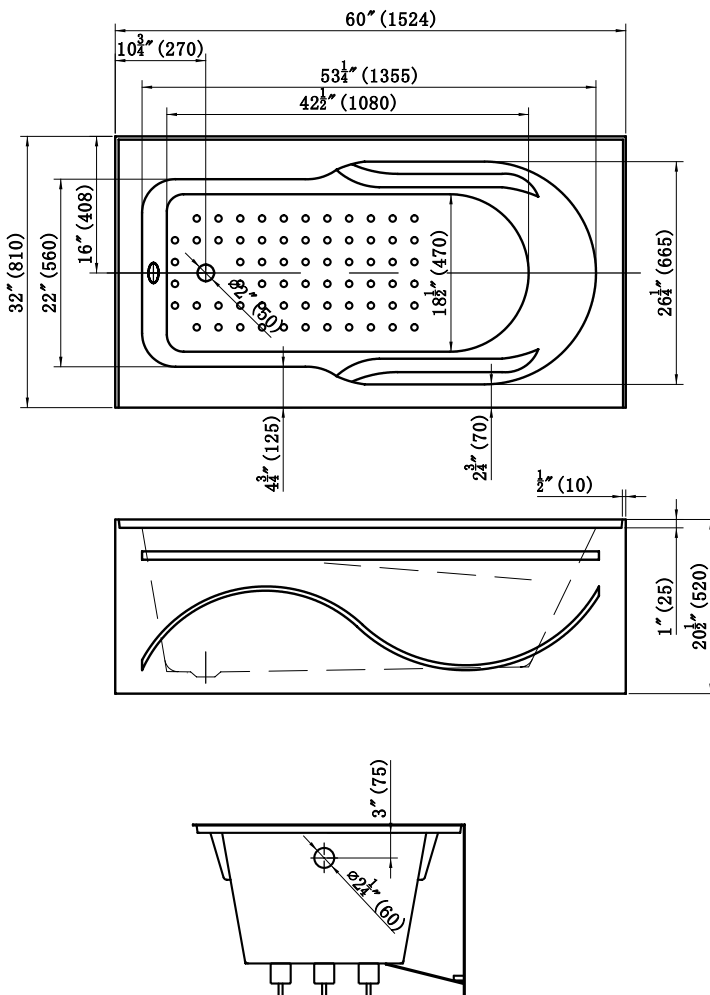

# DST-ALLC00W

ALCOVE BATHTUB

Left Drain Version Shown

## Style:

- Alcove Tub
- Skirted
- Linear Raised Outlet

## Size:

- Overall: 60" x 32" x 20-1/2"

## Features:

- (L)Left and (R)Right Drain Versions Available
- Built-In Tile Flange
- Lumbar Support
- Arm Rests
- 4.5mm Thick Pure Acrylic
- 3 Layers Of Reinforced Fiberglass & Resin
- Drain & Overflow Assembly Sold Separately