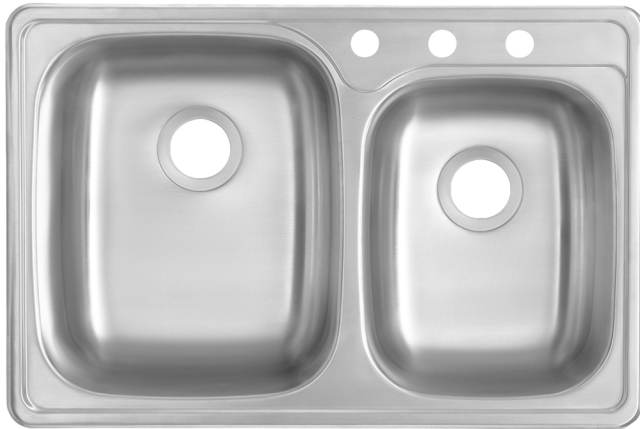

GSR-20-TM6040-3

TOPMOUNT STANDARD RADIUS SINK

Style:

- Standard Radius
- Topmount
- Kitchen Sink
- 60/40 Double Bowl

Size:

- Overall: 33" x 22" x 9"
- Bowl Size: (L) 15.5" x 18.5" x 9"
 (R) 13" x 16.5" x 8"

Features:

- 3 Hole Faucet Installation
- 20 Gauge Thickness
- 304 Stainless Steel Sink
- 18/8 Chromium/Nickel Content
- Faucet and Drain Sold Separately

Available Color/Finish

- Brushed Nickel

Warranty:

- Lifetime Limited Warranty