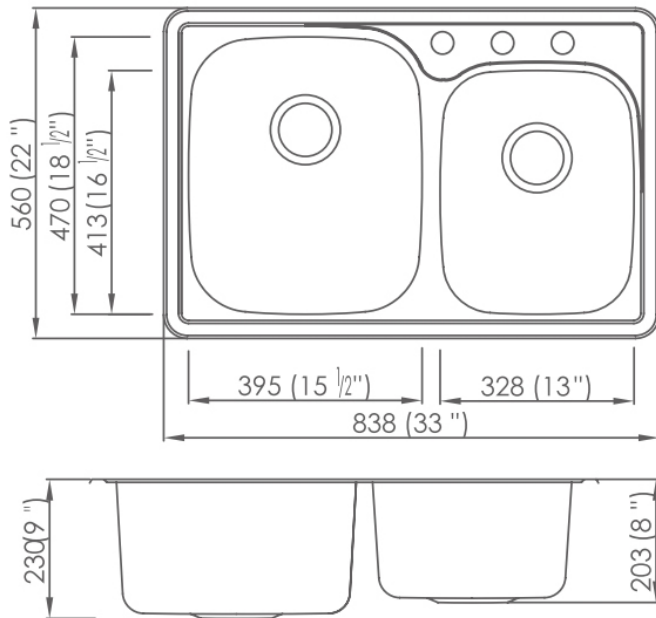

GSR-20-TM6040-3

TOPMOUNT STANDARD RADIUS SINK

Style:

- Standard Radius
- Topmount
- Kitchen Sink
- 60/40 Double Bowl

Size:

- Overall: 33" x 22" x 9"
- Bowl Size: (L) 15.5" x 18.5" x 9"
 (R) 13" x 16.5" x 8"

Features:

- 3 Hole Faucet Installation
- 20 Gauge Thickness
- 304 Stainless Steel Sink
- 18/8 Chromium/Nickel Content
- Faucet and Drain Sold Separately

Available Color/Finish

- Brushed Nickel

Warranty:

- Lifetime Limited Warranty