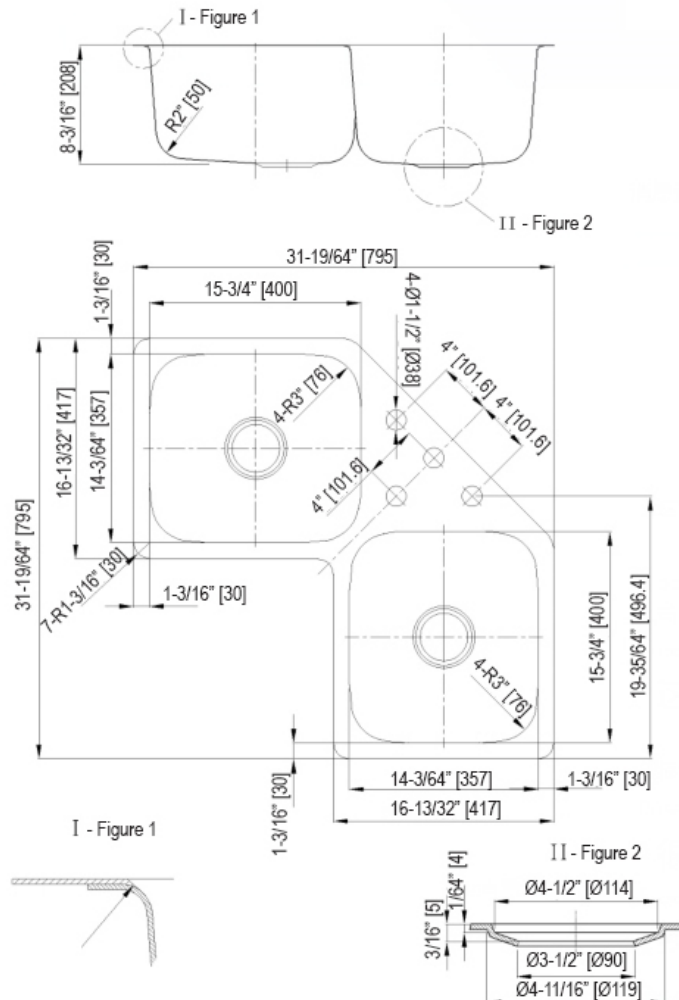

GSR-20-C5050

KITCHEN CORNER SINK

Style:

- Standard Radius
- Undermount or Topmount
- Kitchen Corner Sink
- 50/50 Double Bowl

Size:

- Overall: 32" x 32" x 8-3/16"
- Bowl Size: (L) 15-3/4" x 14-3/64" x 8-3/16"
- (R) 15-3/4" x 14-3/64" x 8-3/16"

Features:

- 20 Gauge Thickness
- 304 Stainless Steel Sink
- 18/10 Chrome/Nickel Content
- Extra Large Sound Cancellation Pads
- Thermal Undercoating

Faucet Holes:

- 4 Hole Faucet Installation

Certifications: