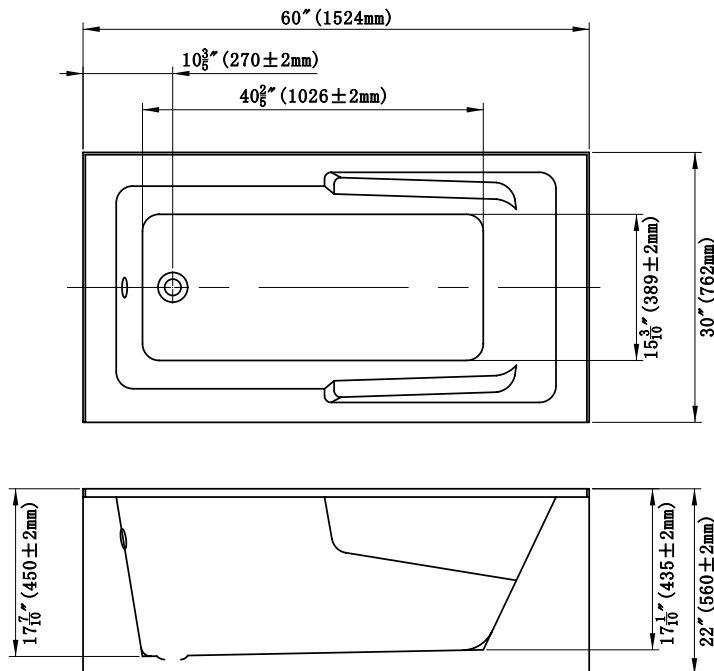

DST-ALLC01W

ALCOVE BATHTUB

Left Drain Version Shown

Style:

- Alcove Tub
- Skirted
- Linear Raised Outlet

Materials:

- Acrylic
- Fiberglass
- Resin

Size:

- Overall: 60" x 30" x 22"

Features:

- (L)Left and (R)Right Drain Versions Available
- Built-In Tile Flange
- Lumbar Support
- Arm Rests
- 4.5mm Thick Pure Acrylic
- 3 Layers Of Reinforced Fiberglass & Resin
- Drain & Overflow Assembly Sold Separately

Capacity til Overflow:

- 59 gallons

Available Color/Finish

- White

Warranty:

- Lifetime Limited Warranty

Available Accessories:

- Linear Drain Kit (with pipes) **DST-BDK**
- Overflow Washer..... **DST-AOW00**
- Tub Drain & Overflow Kit **DST-BDK01**