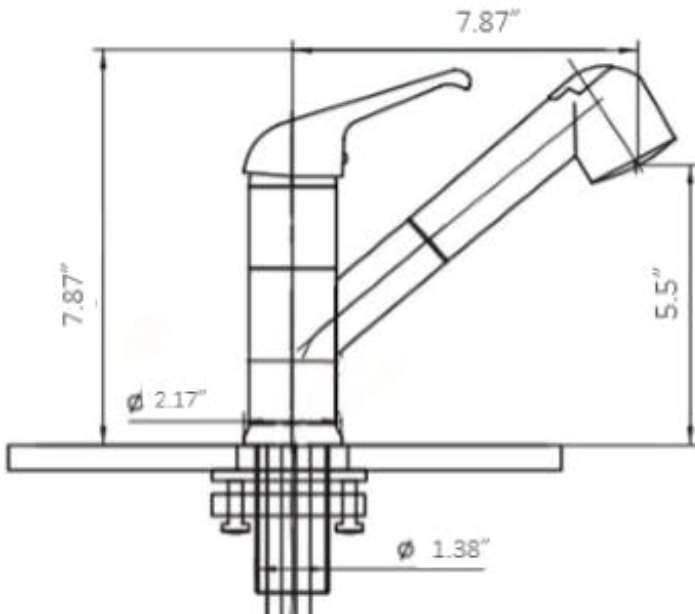

Warranty:

- Lifetime Limited Warranty

Available Color/Finish

CR - Chrome
BN - Brushed Nickel

Applies To Models:

DSF-08KPO00CR..... UPC: 813649022155
DSF-08KPO00BN..... UPC: 813649022162